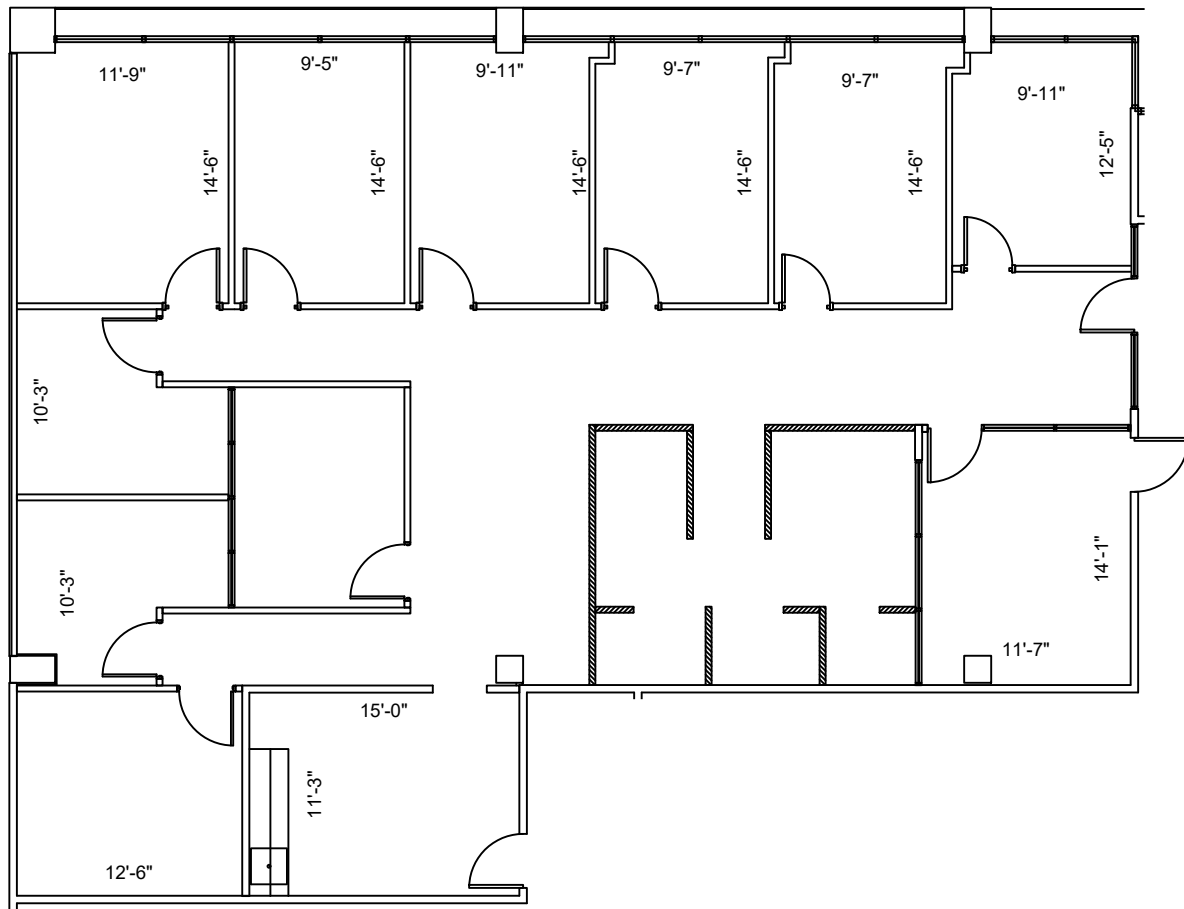

LEGEND

ISSUE DATES

1	10-20-2022	ISSUE FOR REVIEW

909-ENERGY PLAZA II
8610 NORTH NEW NEW BRAUNFELS
SAN ANTONIO, TX 78217
SUITE S-108

SHEET TITLE
EXISTING PLAN

SHEET NUMBER
EX-1

1st FLOOR
KEY PLAN

SUITE S-108
2,991 NRA

1 FLOOR PLAN
SCALE: 3/32"=1'-0"