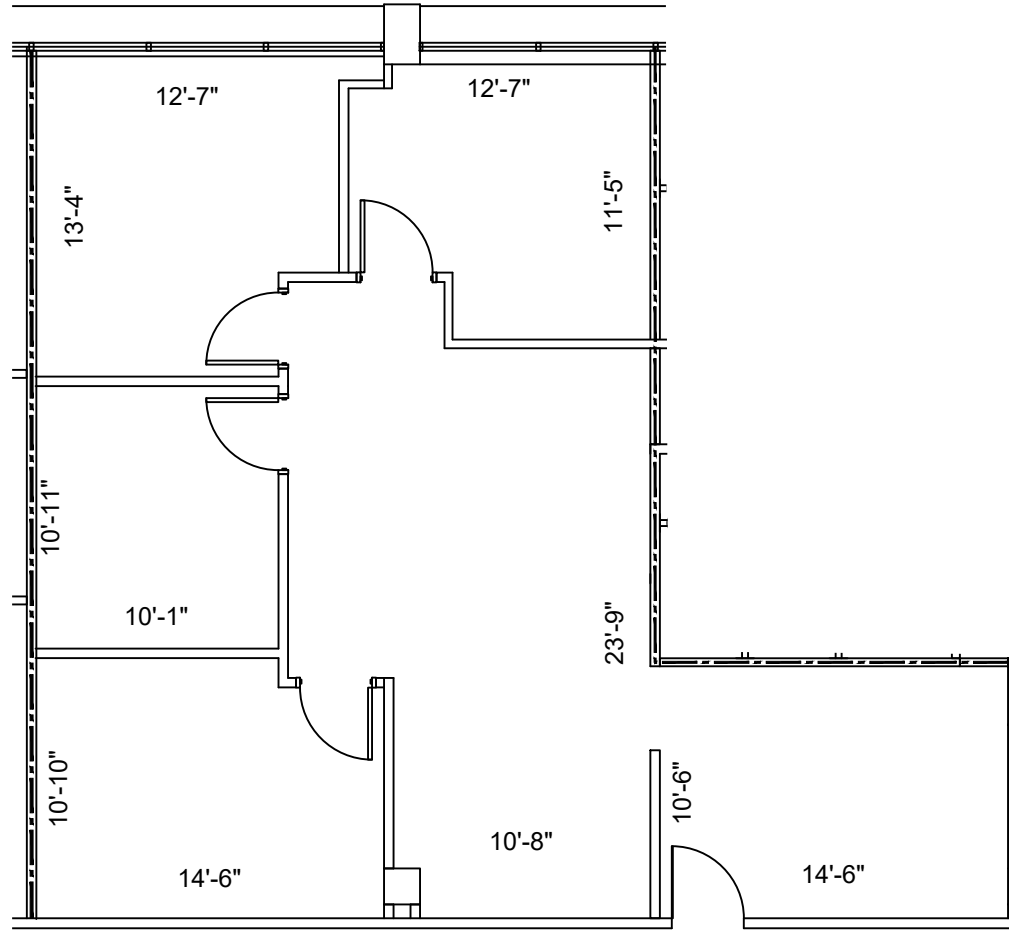

LEGEND

EXISTING WALLS	NEW WALLS	NEW RELOCATED DOOR	EXISTING DOOR	NEW DOOR	DEMOLITION

ISSUE DATES

04-04-2023	ISSUE
	REVISION

ENERGY PLAZA
8620 NORTH NEW BRAUNFELS
SAN ANTONIO, TX 78217
SUITE 614

SHEET TITLE
EXISTING PLAN

SHEET NUMBER
EX-1

6th FLOOR
KEY PLAN

SUITE S-614
1,301 NRA

1 FLOOR PLAN
SCALE: 1/8"=1'-0"

FLOOR PLANS MAY NOT BE TO SCALE AND MAY NOT REFLECT EXISTING CONDITIONS AND SHALL NOT BE RELIED UPON AS SUCH THESE DRAWINGS ARE DESIGN INTENT AND ARE AN EXHIBIT TO THE LEASE