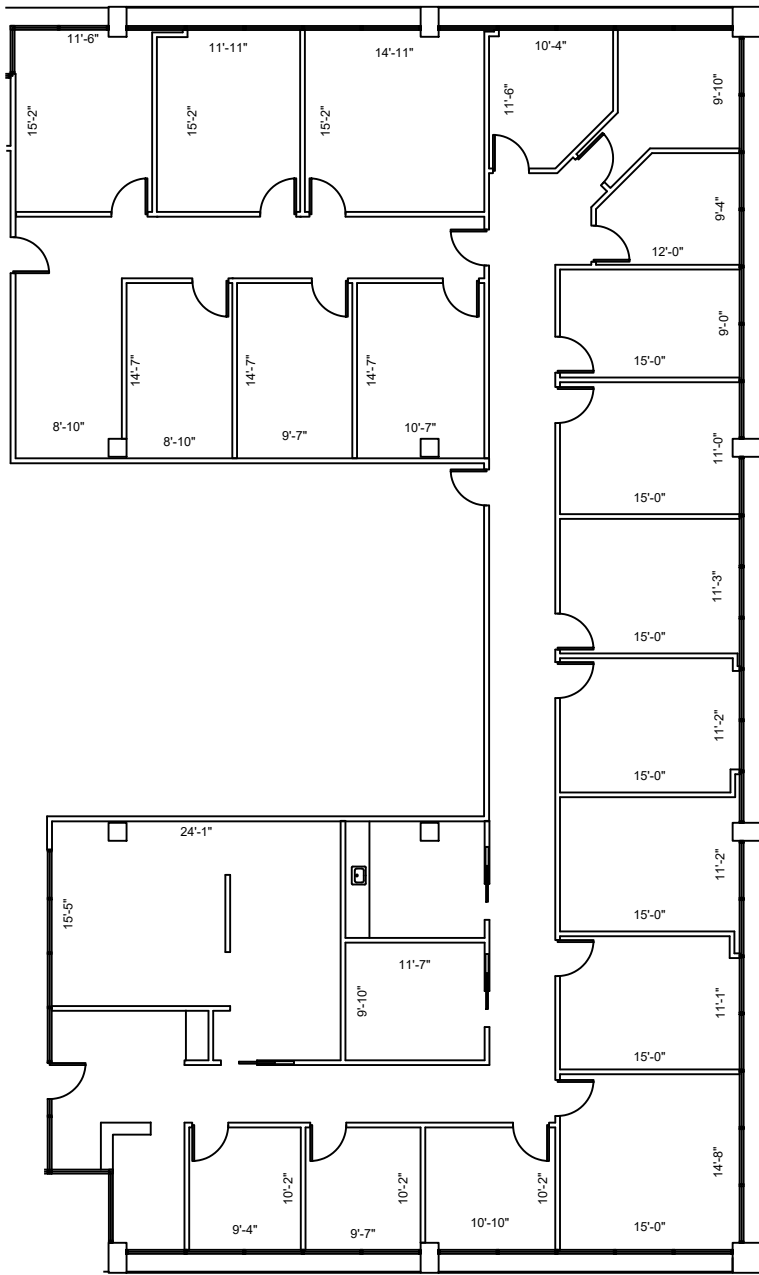

LEGEND

EXISTING WALLS	NEW WALLS	NEW RELOCATED DOOR	LOW DEMO

ISSUE DATES

DATE	DESCRIPTION
03-21-2022	ISSUE FOR REVIEW

909-ENERGY PLAZA II
8610 NORTH NEW NEW BRAUNFELS
SAN ANTONIO, TX 78217
SUITE S-100

SHEET TITLE
EXISTING FLOOR PLAN

SHEET NUMBER
EX-1

1st FLOOR
KEY PLAN

SUITE S-100
5,680 NRA

1 FLOOR PLAN
SCALE: 1/16"=1'-0"