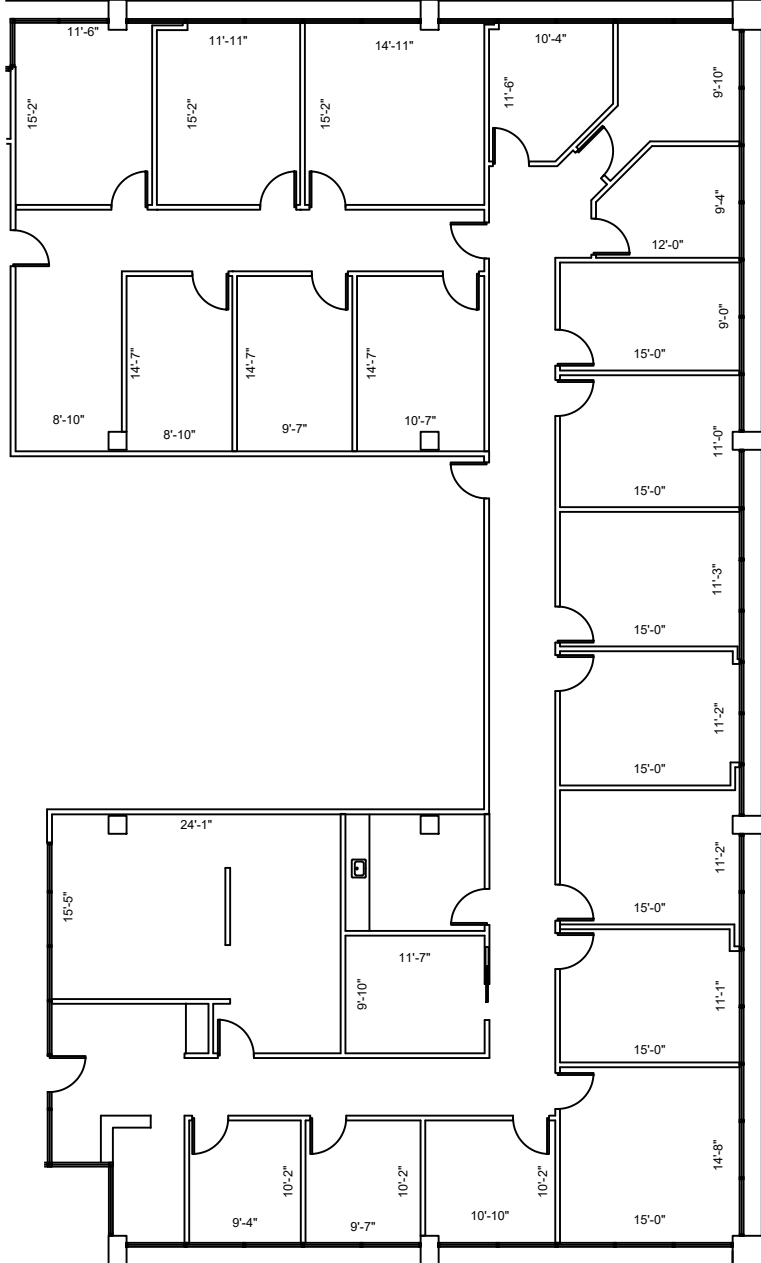

SUITE S-100
5,680 NRA

1 FLOOR PLAN
SCALE: 1/16"=1'-0"