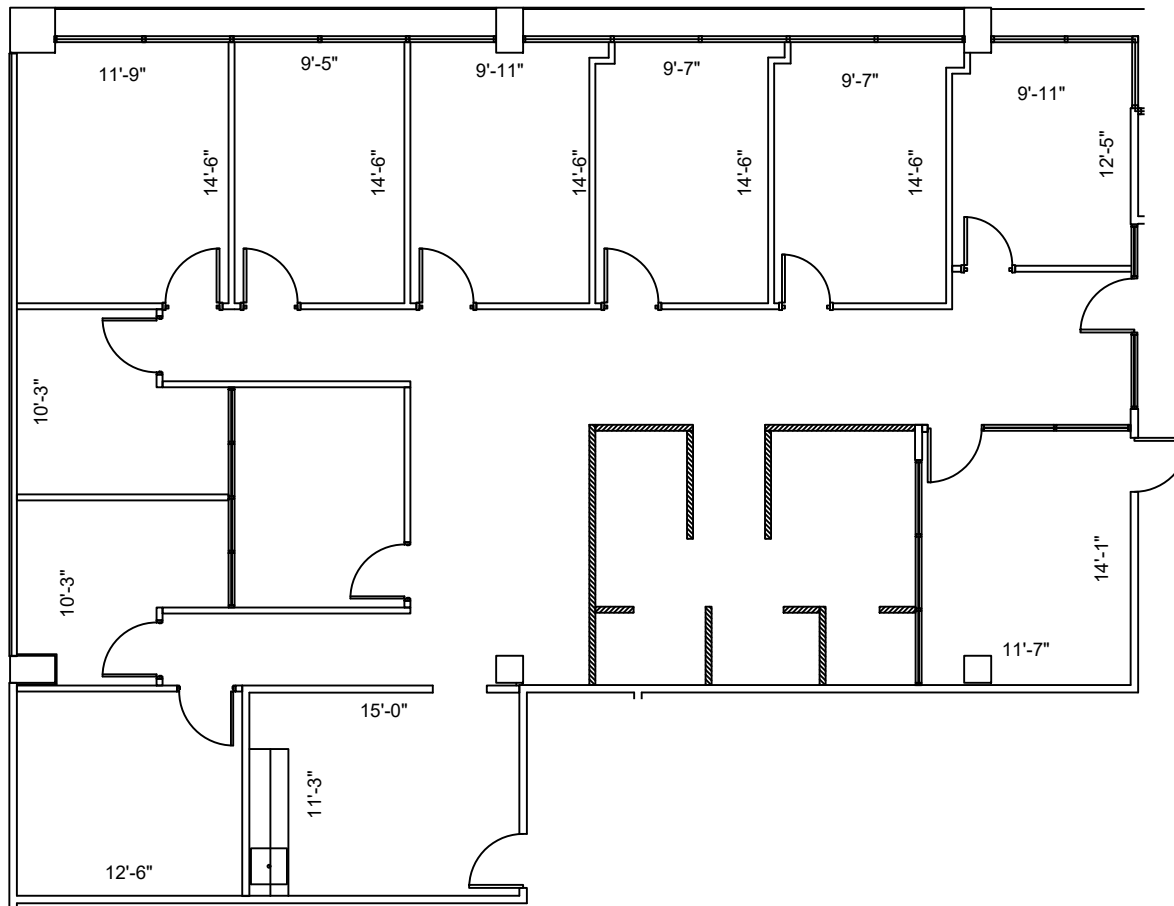

LEGEND

EXISTING WALLS	NEW WALLS	LOW DEMO WALLS
NEW RELOCATED DOOR	N/A	

ISSUE DATES

1	12-07-2022	ISSUE
		REVIEW

909-ENERGY PLAZA II
8610 NORTH NEW NEW BRAUNFELS
SAN ANTONIO, TX 78217
SUITE S-108

SHEET TITLE:
EXISTING
PLAN

SHEET NUMBER:
EX-1

1st FLOOR
KEY PLAN

SUITE S-108
2,998 NRA

1 FLOOR PLAN
SCALE: 3/32"=1'-0"