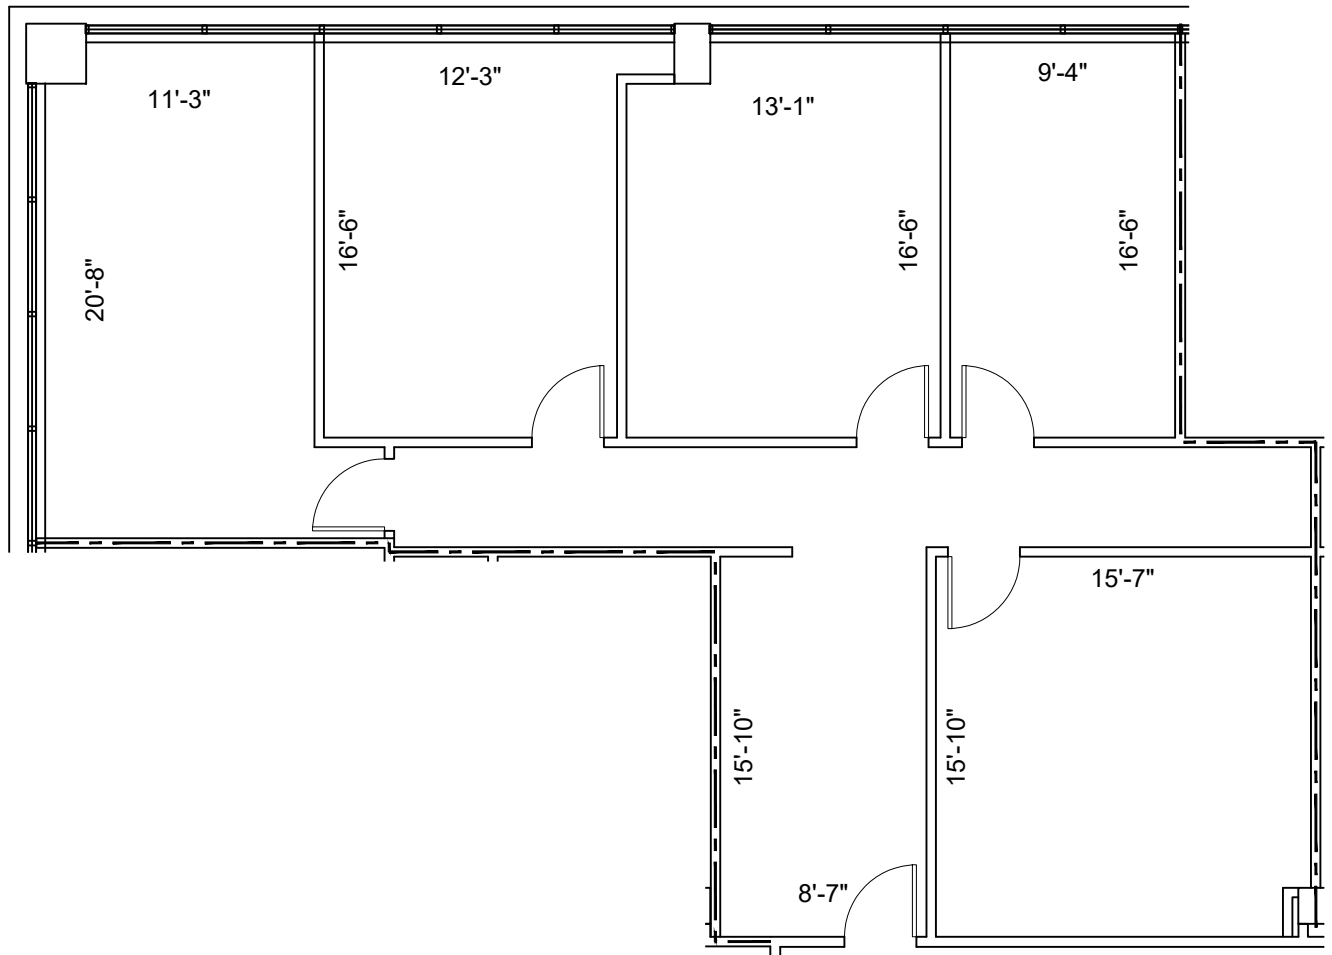

LEGEND			
EXISTING	NEW	LOW	DEMO
WALLS			
NEW/RELOCATED DOOR			

ISSUE DATES

NO.	DATE	DESCRIPTION
1	02-10-2021	ISSUE FOR REVIEW

ENERGY PLAZA SOUTH
8620 NORTH NEW BRAUNFELS
SAN ANTONIO, TX 78217
SUITE S703

SHEET TITLE
EXISTING FLOOR PLAN

SHEET NUMBER
EX-1

7th FLOOR
KEY PLAN

SUITE S703
1,722 NRA

1 FLOOR PLAN
SCALE: 1/8"=1'-0"

FLOOR PLANS MAY NOT BE TO SCALE AND MAY NOT REFLECT EXISTING CONDITIONS AND SHALL NOT BE RELIED UPON AS SUCH THESE DRAWINGS ARE DESIGN INTENT AND ARE AN EXHIBIT TO THE LEASE