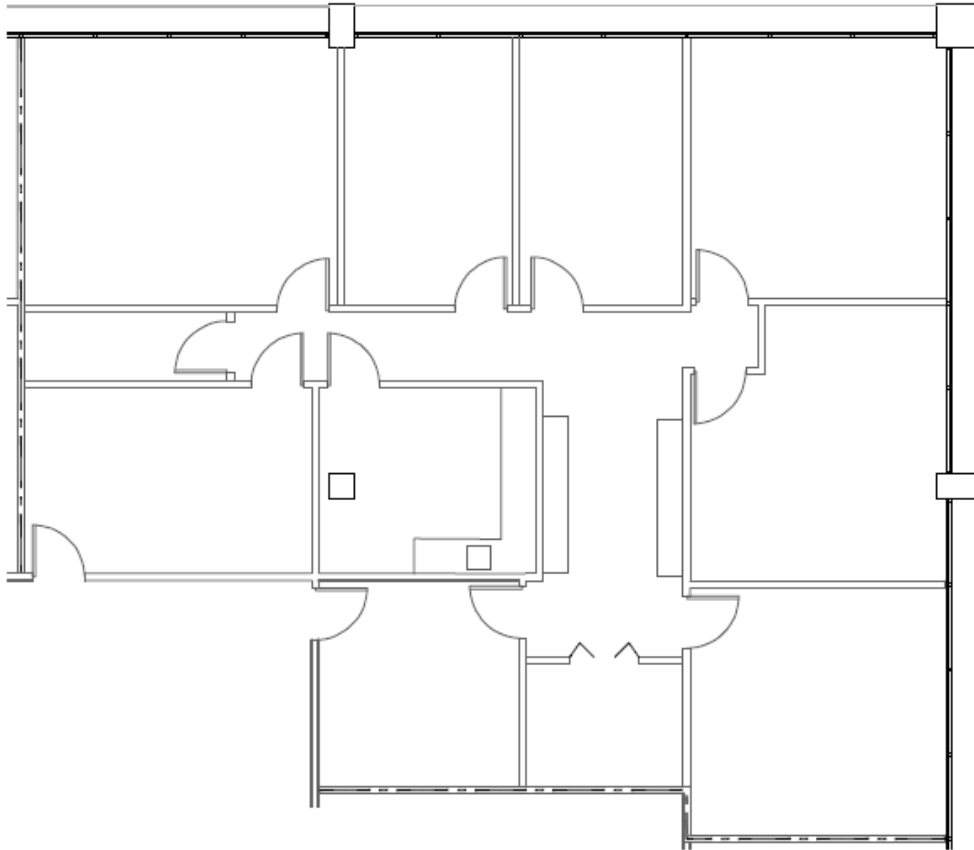

HARTMAN

Energy Plaza I & II

8610 & 8620 North New Braunfels

Suite N400

Approximately 1,956 Rentable Square Feet

SPACE AVAILABLE

For more lease information contact us:

210-714-5548