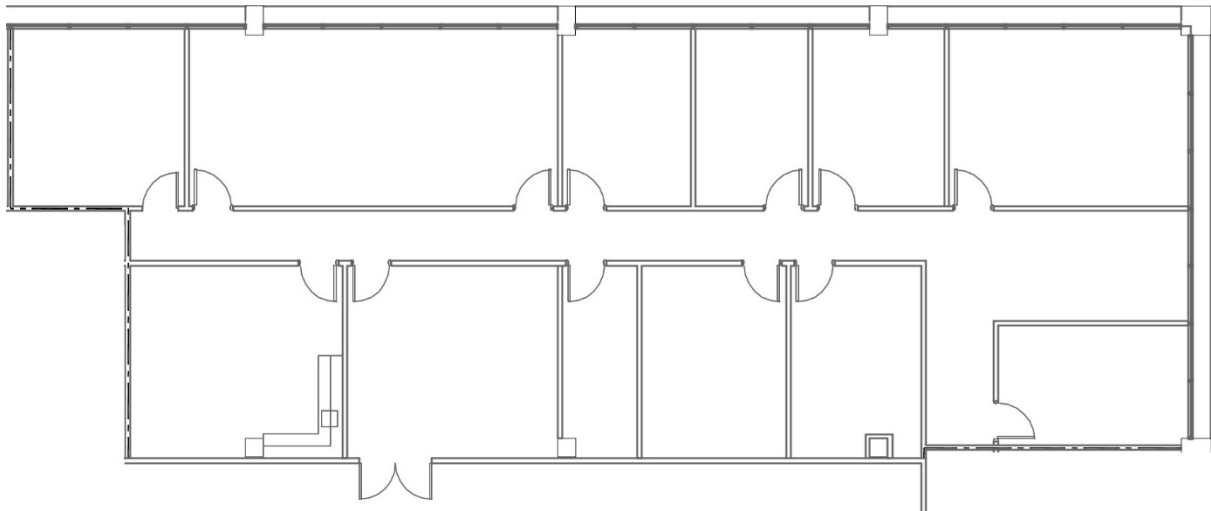

HARTMAN

Energy Plaza I & II

8610 & 8620 North New Braunfels

Suite 200

Approximately 4016 Rentable Square Feet

SPACE AVAILABLE

For more lease information contact us:

210-714-5548