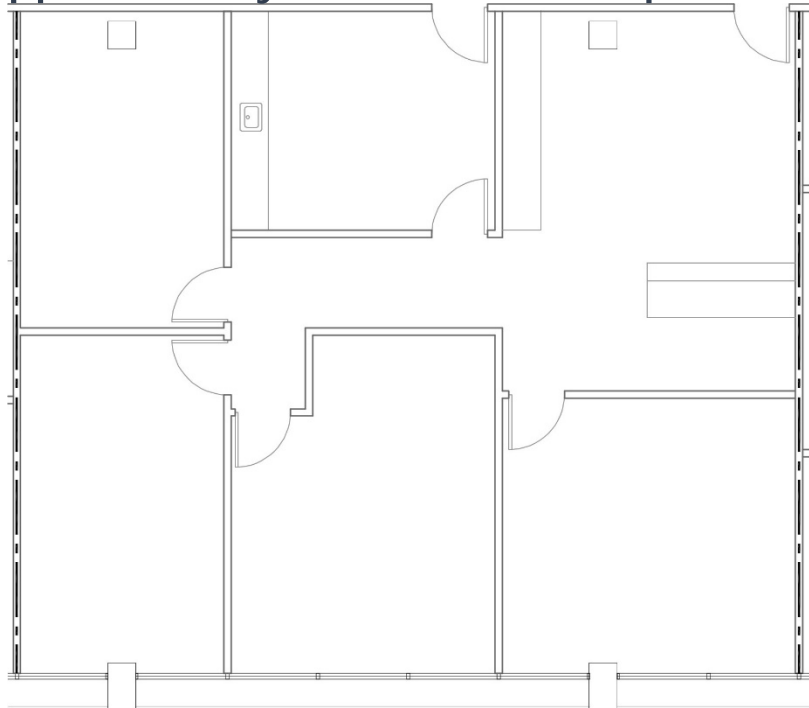

HARTMAN

Energy Plaza I & II

8610 & 8620 North New Braunfels

Suite 301

Approximately 1871 Rentable Square Feet

SPACE AVAILABLE

For more lease information contact us:

210-714-5548