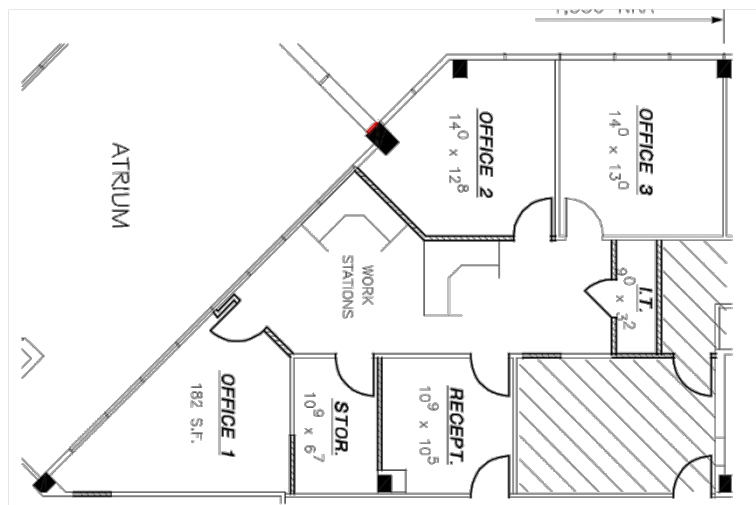

Timbercreek

5870 Highway 6 North

Suite 206-A

Approximately 1350 Rentable Square Feet

SPACE AVAILABLE

For more lease information contact us:

713-467-2222

www.hi-reit.com