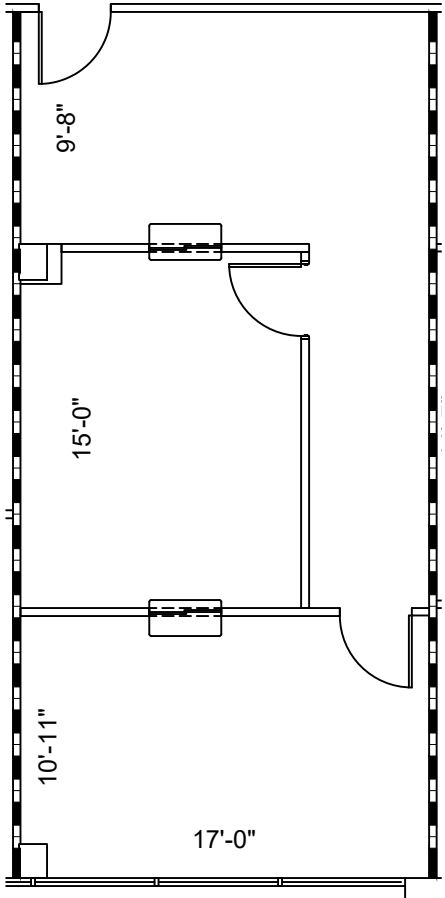

LEGEND			
EXISTING	NEW	LOW	DEMO
WALLS			
NEW/RELOCATED DOOR			

ISSUE DATES

DATE	ISSUE
11-10-2022	ISSUE FOR REVIEW

COPPERFIELD
15840 FM 529, HOUSTON, TX 77095
SUITE 270

SHEET TITLE
EXISTING PLAN

SHEET NUMBER
EX-1

NORTH
2nd FLOOR
KEY PLAN

1 SUITE 270
726 NRA
FLOOR PLAN
SCALE: 1/8"=1'-0"

FLOOR PLANS MAY NOT BE TO SCALE AND MAY NOT REFLECT EXISTING CONDITIONS AND SHALL NOT BE RELIED UPON AS SUCH THESE DRAWINGS ARE DESIGN INTENT AND ARE AN EXHIBIT TO THE LEASE