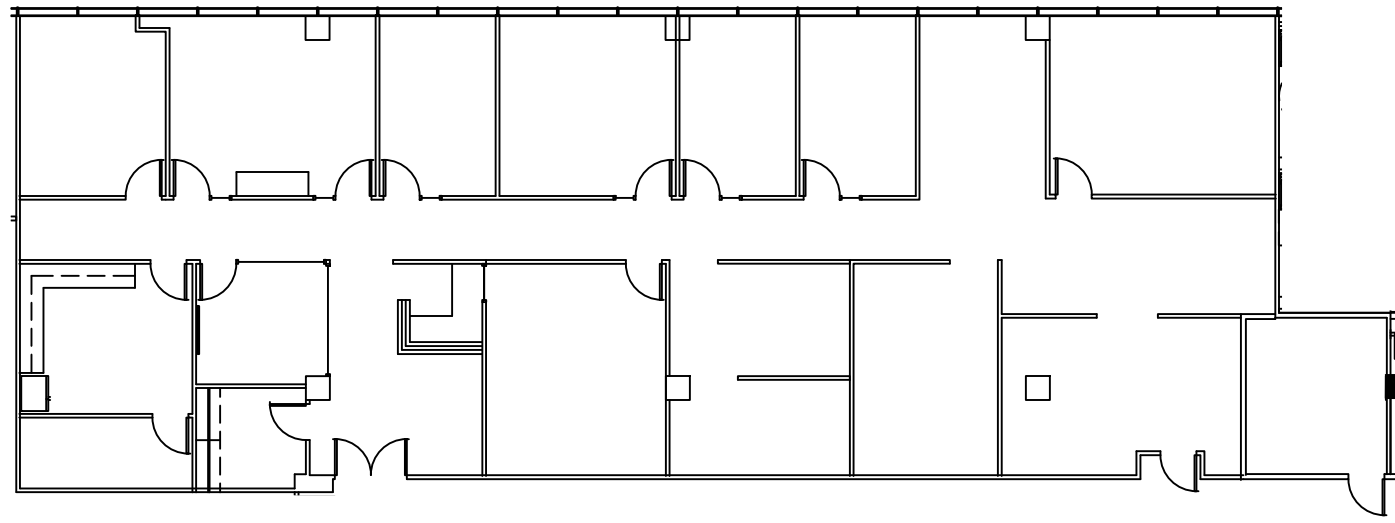

LEGEND			
EXISTING	NEW	LOW DEMO	
WALLS			
NEW/RELOCATED DOOR			N/A

ISSUE DATES	
DATE	DESCRIPTION
04-05-2023	ISSUE FOR REVIEW

400 NORTH BELT
400 NORTH SAM HOUSTON PKWY EAST
HOUSTON, TX 77060
SUITE 101

PROJECT:	912-400 NORTH BELT
PLLOT SCALE:	1/8" = 1'-0"
CHECKED BY:	WM
FILE NAME:	912-400 NORTH BELT
SHEET TITLE:	EXISTING FLOOR PLAN

SHEET NUMBER
EX-1

NORTH
1st FLOOR
KEY PLAN

1 FLOOR PLAN
SCALE: 1/16"=1'-0"

FLOOR PLANS MAY NOT BE TO SCALE AND MAY NOT REFLECT EXISTING CONDITIONS AND SHALL NOT BE RELIED UPON AS SUCH THESE DRAWINGS ARE DESIGN INTENT AND ARE AN EXHIBIT TO THE LEASE