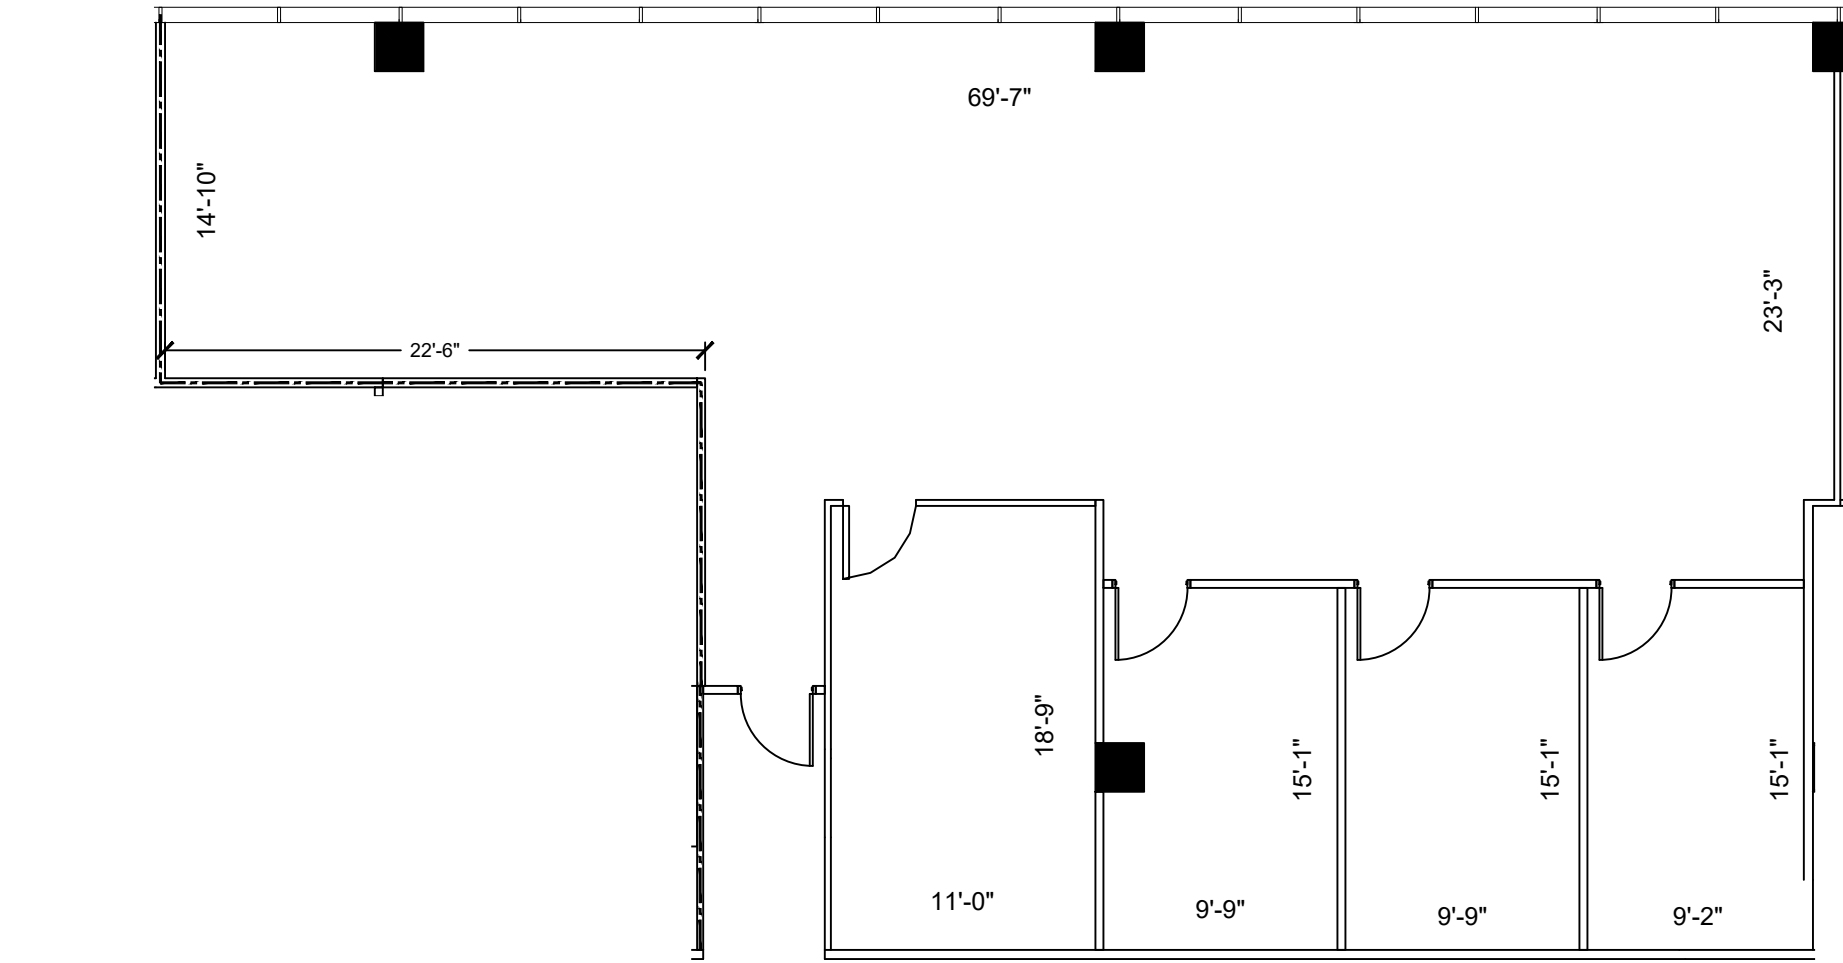

LEGEND			
EXISTING	NEW	LOW	DEMO
WALLS			
NEW/RELOCATED DOOR			

ISSUE DATES	
DATE	DESCRIPTION
04-06-2023	ISSUE FOR REVIEW

400 NORTH BELT
400 NORTH SAM HOUSTON PKWY EAST
HOUSTON, TX 77060
SUITE 1075

SHEET TITLE
EXISTING PLAN

SHEET NUMBER
EX-1

NORTH
10th FLOOR
KEY PLAN

SUITE 1075
2,618 NRA

1 FLOOR PLAN
SCALE: 1/8"=1'-0"

FLOOR PLANS MAY NOT BE TO SCALE AND MAY NOT REFLECT EXISTING CONDITIONS AND SHALL NOT BE RELIED UPON AS SUCH THESE DRAWINGS ARE DESIGN INTENT AND ARE AN EXHIBIT TO THE LEASE