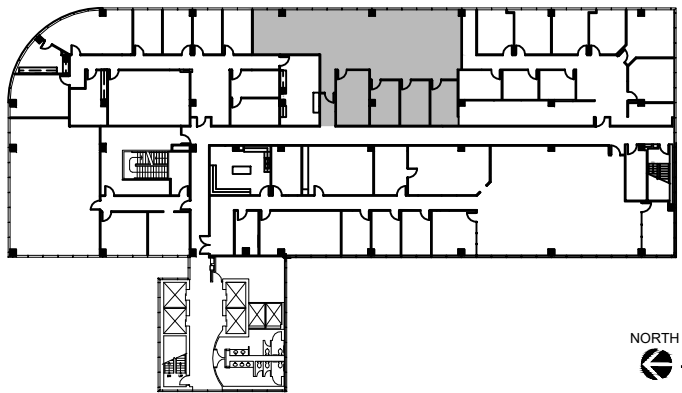

LEGEND			
EXISTING	NEW	LOW	DEMO
WALLS			
NEW/RELOCATED DOOR			

ISSUE DATES	
DATE	DESCRIPTION
04-06-2023	ISSUE FOR REVIEW

400 NORTH BELT
400 NORTH SAM HOUSTON PKWY EAST
HOUSTON, TX 77060
SUITE 1075

SHEET TITLE
EXISTING PLAN

SHEET NUMBER
EX-1

NORTH
10th FLOOR
KEY PLAN

SUITE 1075
2,618 NRA

1 FLOOR PLAN
SCALE: 1/8"=1'-0"

FLOOR PLANS MAY NOT BE TO SCALE AND MAY NOT REFLECT EXISTING CONDITIONS AND SHALL NOT BE RELIED UPON AS SUCH THESE DRAWINGS ARE DESIGN INTENT AND ARE AN EXHIBIT TO THE LEASE