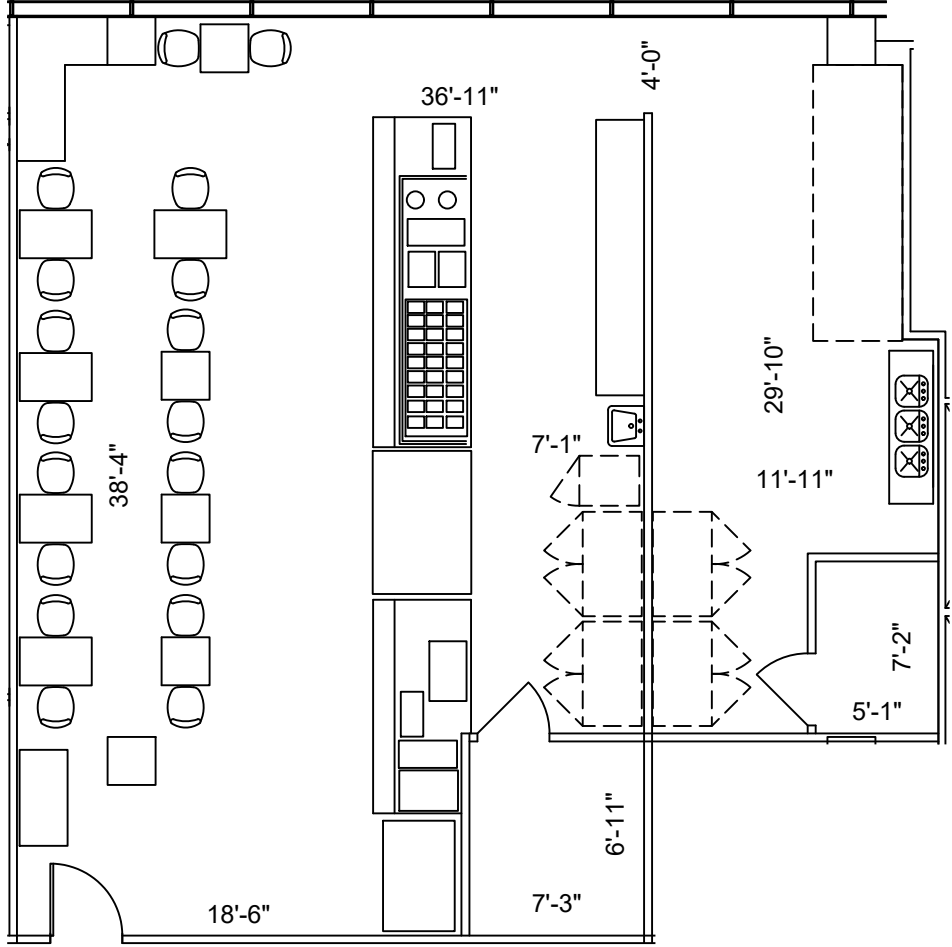

LEGEND

ISSUE DATES

02-02-2023	ISSUE
	REVIEW

400 NORTH BELT
400 NORTH SAM HOUSTON PKWY EAST
HOUSTON, TX 77060
SUITE 115

SHEET TITLE
EXISTING FLOOR PLAN

SHEET NUMBER
EX-1

NORTH
1st FLOOR
KEY PLAN

1 SUITE 115
1,590 NRA
FLOOR PLAN
SCALE: 1/8"=1'-0"

FLOOR PLANS MAY NOT BE TO SCALE AND MAY NOT REFLECT EXISTING CONDITIONS AND SHALL NOT BE RELIED UPON AS SUCH THESE DRAWINGS ARE DESIGN INTENT AND ARE AN EXHIBIT TO THE LEASE