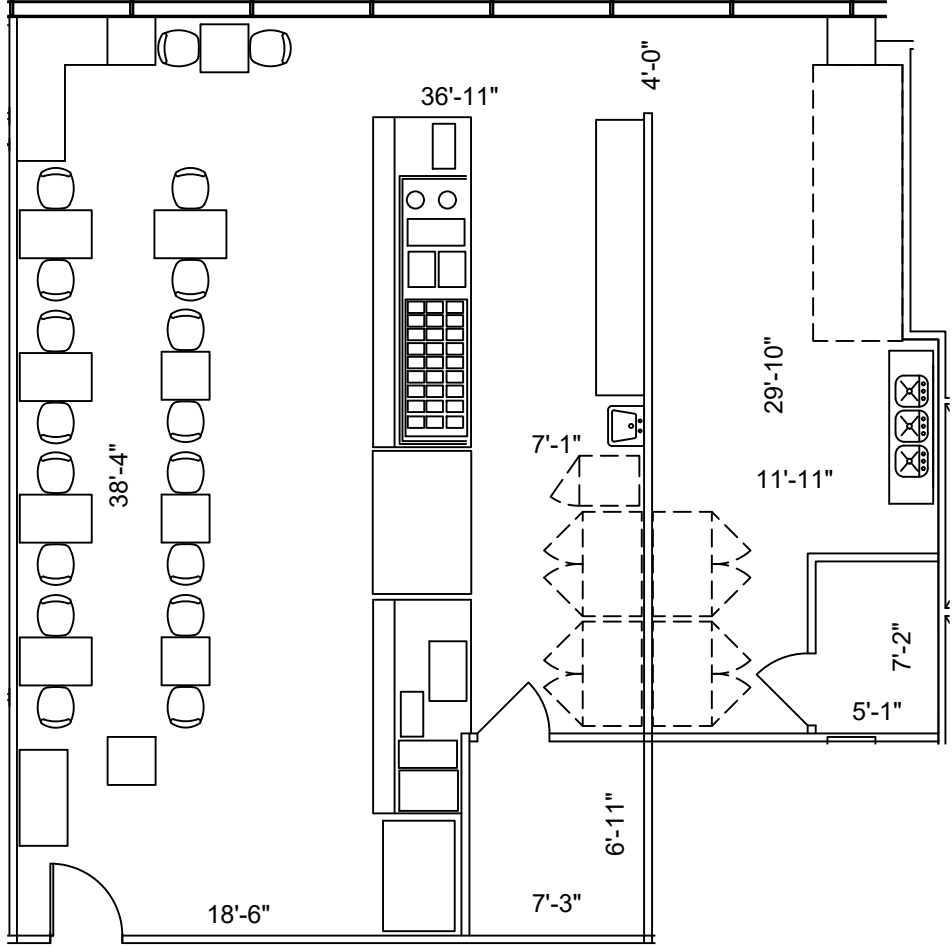

LEGEND			
EXISTING	NEW	LOW	DEMO
WALLS			
NEW/RELOCATED DOOR			

ISSUE DATES	
DATE	DESCRIPTION
06-27-2023	ISSUE FOR REVIEW

400 NORTH BELT
 400 NORTH SAM HOUSTON PKWY EAST
 HOUSTON, TX 77060
 SUITE 115

PROJECT:	400 NORTH BELT
PLLOT SCALE:	1/8"=1'-0"
CHECKED BY:	WM
FILE NAME:	400 NORTH BELT
SHEET TITLE:	EXISTING FLOOR PLAN
SHEET NUMBER:	EX-1

1 SUITE 115
 1,590 NRA
 FLOOR PLAN
 SCALE: 1/8"=1'-0"

FLOOR PLANS MAY NOT BE TO SCALE AND MAY NOT REFLECT EXISTING CONDITIONS AND SHALL NOT BE RELIED UPON AS SUCH THESE DRAWINGS ARE DESIGN INTENT AND ARE AN EXHIBIT TO THE LEASE