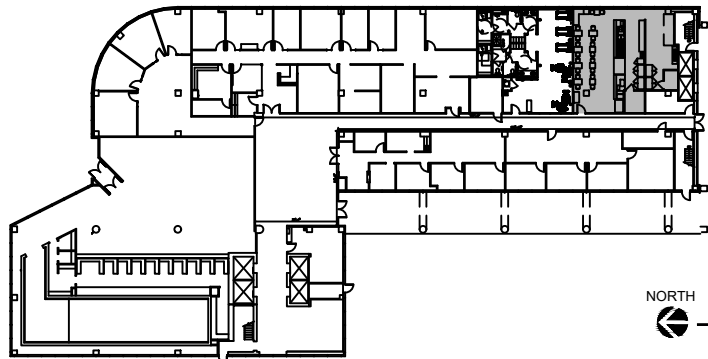

LEGEND			
EXISTING	NEW	LOW	DEMO
WALLS			
NEW/RELOCATED DOOR			

ISSUE DATES	
DATE	DESCRIPTION
06-27-2023	ISSUE FOR REVIEW

400 NORTH BELT
 400 NORTH SAM HOUSTON PKWY EAST
 HOUSTON, TX 77060
 SUITE 115

PROJECT:	400 NORTH BELT
PLLOT SCALE:	1/8"=1'-0"
CHECKED BY:	WM
FILE NAME:	400 NORTH BELT
SHEET TITLE:	EXISTING FLOOR PLAN
SHEET NUMBER:	EX-1

1 SUITE 115
 1,590 NRA
 FLOOR PLAN
 SCALE: 1/8"=1'-0"

FLOOR PLANS MAY NOT BE TO SCALE AND MAY NOT REFLECT EXISTING CONDITIONS AND SHALL NOT BE RELIED UPON AS SUCH THESE DRAWINGS ARE DESIGN INTENT AND ARE AN EXHIBIT TO THE LEASE