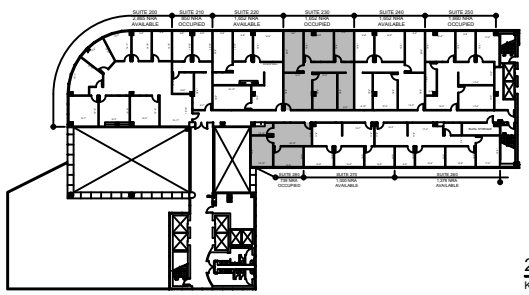

LEGEND			
EXISTING WALLS	NEW WALLS	LOW DEMO WALLS	DEMOLISHED WALLS
NEW RELOCATED DOOR	N/A		

ISSUE DATES	
04-05-2023	ISSUE FOR REVIEW

400 NORTH BELT
400 NORTH SAM HOUSTON PARKWAY EAST
HOUSTON, TX 77060
SUITE 230

SHEET TITLE
EXISTING PLAN

SHEET NUMBER
EX-1

2nd FLOOR
KEY PLAN

SUITE 230
1,652 NRA

1 FLOOR PLAN
SCALE: 1/8"=1'-0"

FLOOR PLANS MAY NOT BE TO SCALE AND MAY NOT REFLECT EXISTING CONDITIONS AND SHALL NOT BE RELIED UPON AS SUCH