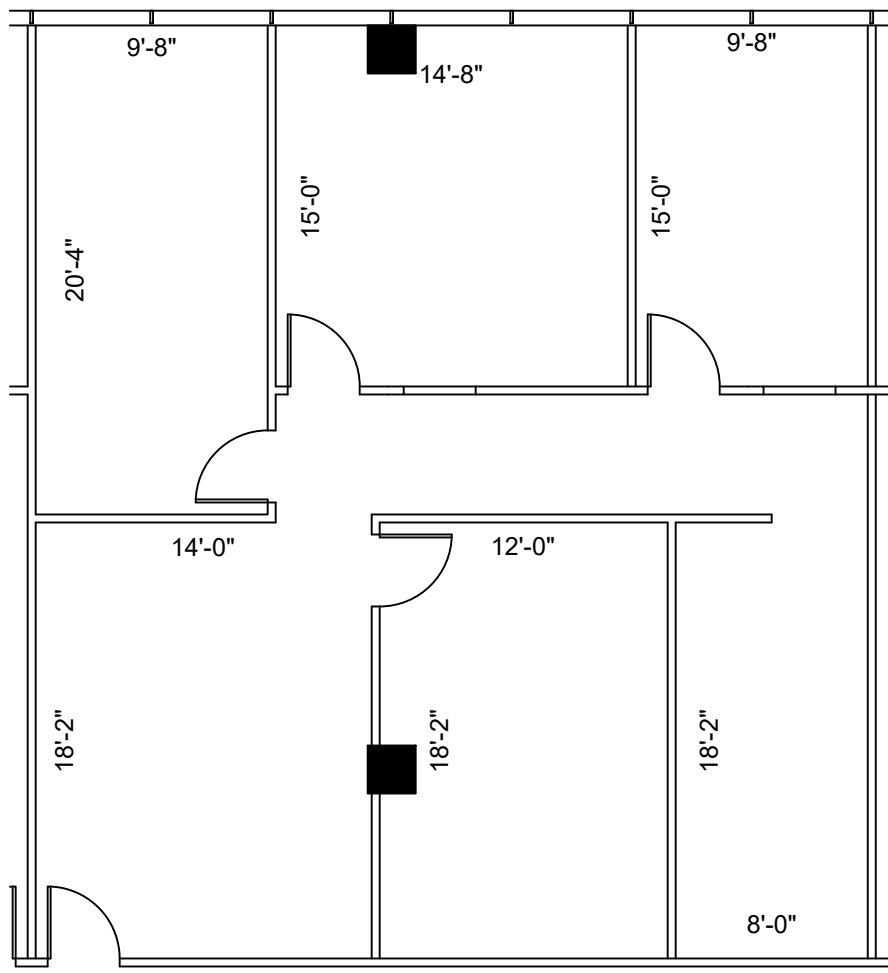

LEGEND			
EXISTING WALLS	NEW WALLS	LOW DEMO WALLS	DEMOLISHED WALLS
NEW RELOCATED DOOR	N/A		

ISSUE DATES	
04-05-2023	ISSUE FOR REVIEW

400 NORTH BELT
400 NORTH SAM HOUSTON PARKWAY EAST
HOUSTON, TX 77060
SUITE 230

SHEET TITLE
EXISTING PLAN

SHEET NUMBER
EX-1

2nd FLOOR
KEY PLAN

SUITE 230
1,652 NRA

1 FLOOR PLAN
SCALE: 1/8"=1'-0"

FLOOR PLANS MAY NOT BE TO SCALE AND MAY NOT REFLECT EXISTING CONDITIONS AND SHALL NOT BE RELIED UPON AS SUCH