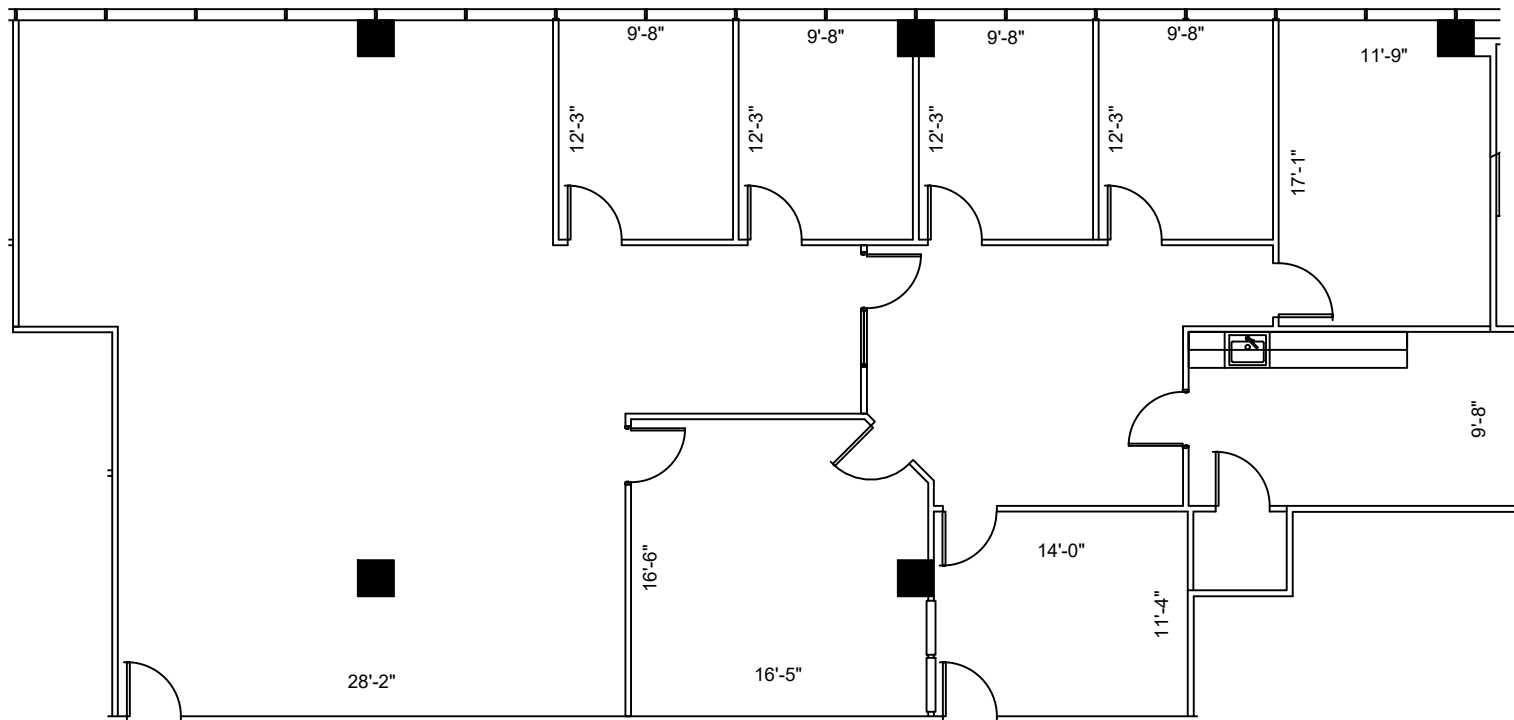

ISSUE DATES	
04-06-2023	ISSUE FOR REVIEW

400 NORTH BELT
400 NORTH SAM HOUSTON PKWY EAST
HOUSTON, TX 77060
SUITE 330

SHEET TITLE
EXISTING FLOOR PLAN

SHEET NUMBER
EX-1

NORTH
3rd FLOOR
KEY PLAN

1 FLOOR PLAN
SCALE: 3/32"=1'-0"