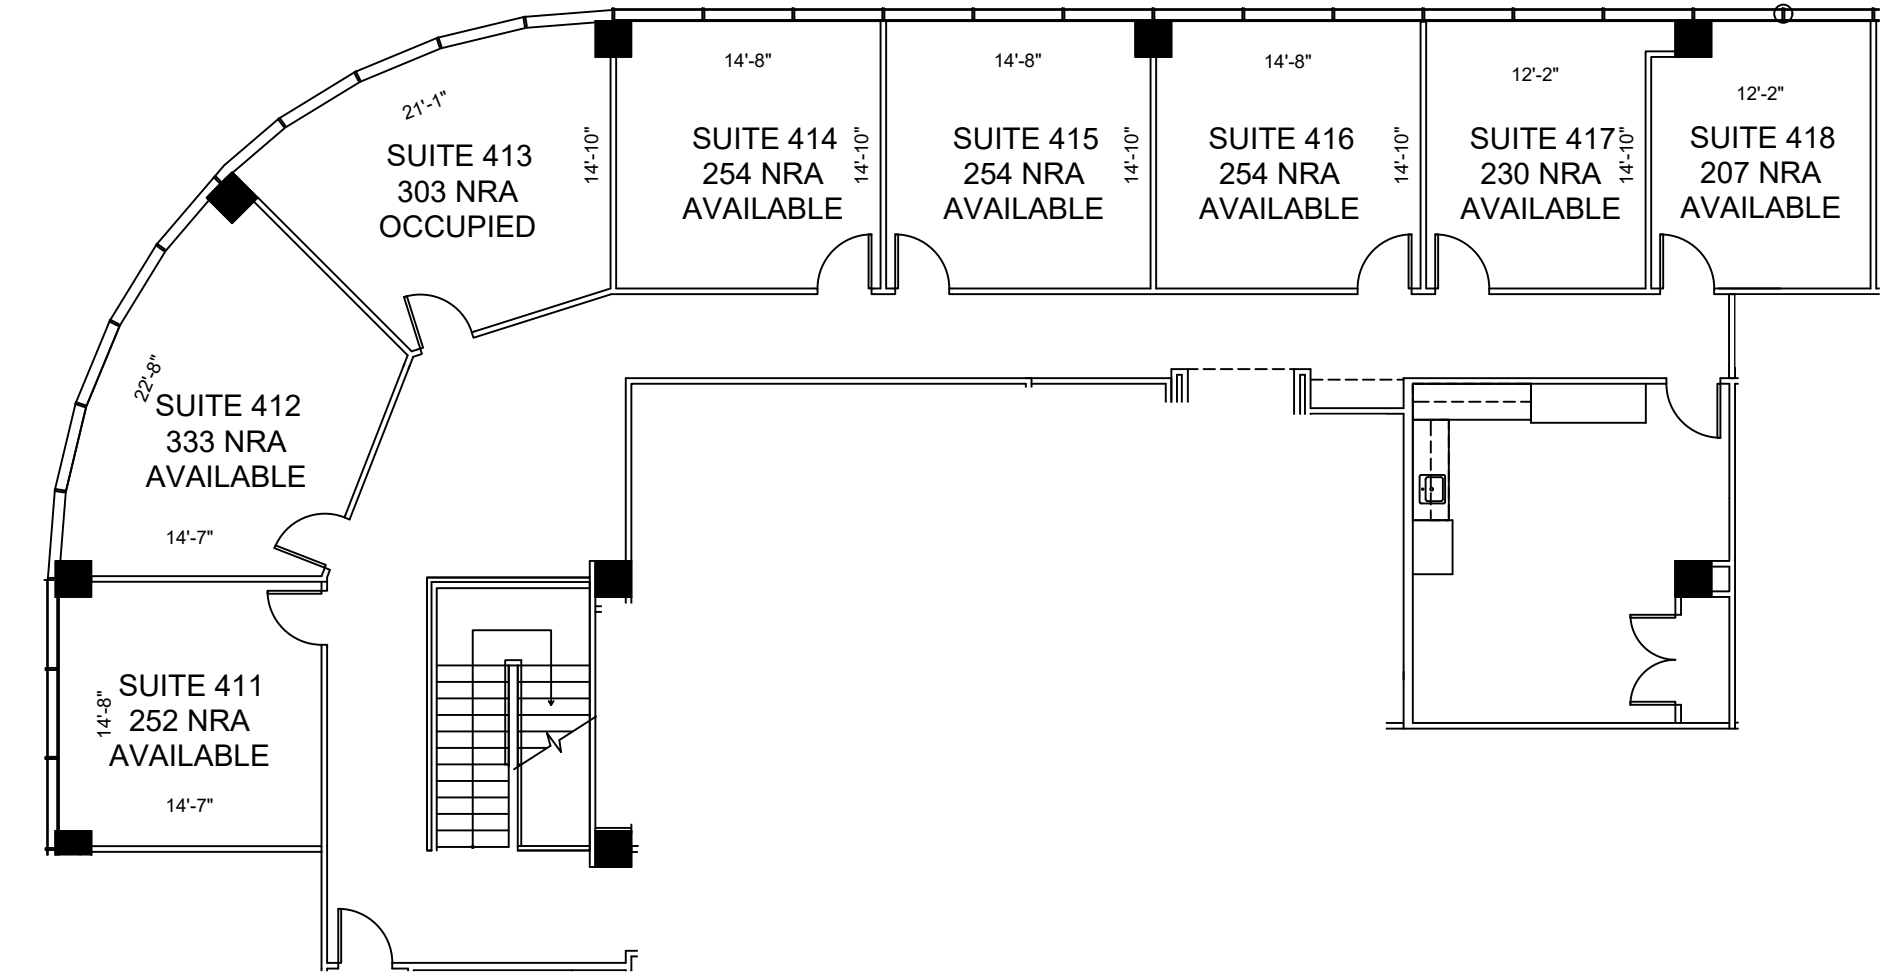

ISSUE DATES

04-06-2023	ISSUE
	REVISION

400 NORTH BELT
400 NORTH SAM HOUSTON PKWY EAST
HOUSTON, TX 77060
BIZSUITES

PROJECT:	912-400 NORTH BELT
PLAT SCALE:	3/32" = 1'-0"
CHECKED BY:	WM
FILE NAME:	912-400 NORTH BELT
SHEET TITLE:	EXISTING FLOOR PLAN

SHEET NUMBER
EX-1

NORTH
4th FLOOR
KEY PLAN

1 **BIZSUITES**
FLOOR PLAN
SCALE: 3/32" = 1'-0"

FLOOR PLANS MAY NOT BE TO SCALE AND MAY NOT REFLECT EXISTING CONDITIONS AND SHALL NOT BE RELIED UPON AS SUCH THESE DRAWINGS ARE DESIGN INTENT AND ARE AN EXHIBIT TO THE LEASE