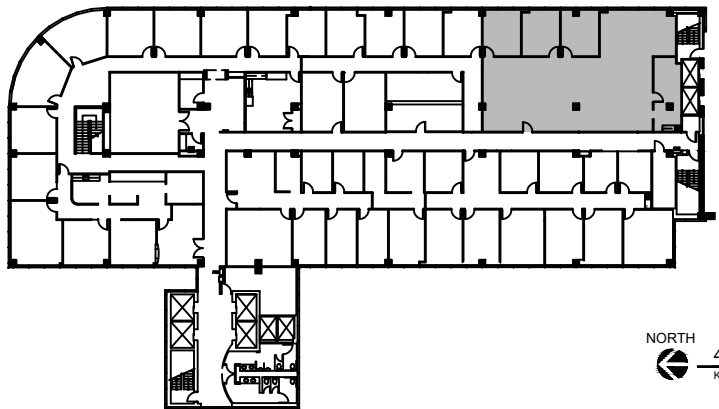

ISSUE DATES	
04-06-2023	ISSUE
	REVIEW

400 NORTH BELT
400 NORTH SAM HOUSTON PKWY EAST
HOUSTON, TX 77060
SUITE 435

SHEET TITLE
EXISTING FLOOR PLAN

SHEET NUMBER
EX-1

NORTH
4th FLOOR
KEY PLAN

1 **FLOOR PLAN**
SCALE: 3/32"=1'-0"

FLOOR PLANS MAY NOT BE TO SCALE AND MAY NOT REFLECT EXISTING CONDITIONS AND SHALL NOT BE RELIED UPON AS SUCH THESE DRAWINGS ARE DESIGN INTENT AND ARE AN EXHIBIT TO THE LEASE