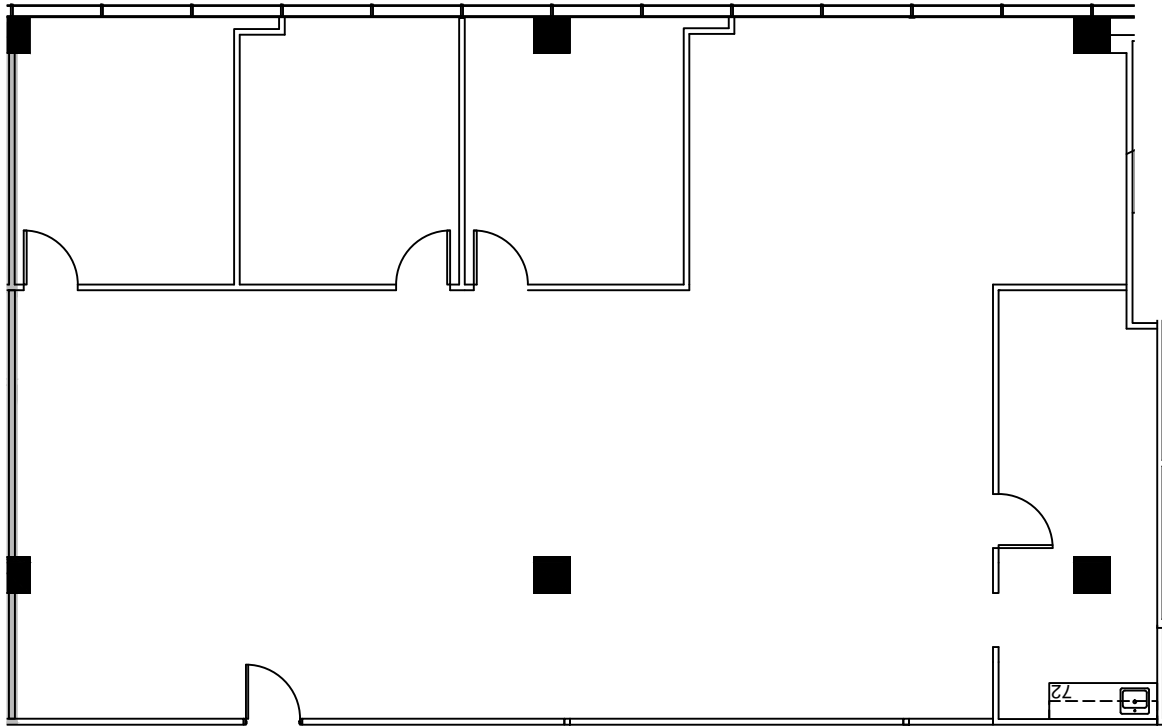

ISSUE DATES	
04-06-2023	ISSUE
	REVIEW

400 NORTH BELT
400 NORTH SAM HOUSTON PKWY EAST
HOUSTON, TX 77060
SUITE 435

SHEET TITLE
EXISTING FLOOR PLAN

SHEET NUMBER
EX-1

NORTH
4th FLOOR
KEY PLAN

1 **FLOOR PLAN**
SCALE: 3/32"=1'-0"

FLOOR PLANS MAY NOT BE TO SCALE AND MAY NOT REFLECT EXISTING CONDITIONS AND SHALL NOT BE RELIED UPON AS SUCH THESE DRAWINGS ARE DESIGN INTENT AND ARE AN EXHIBIT TO THE LEASE