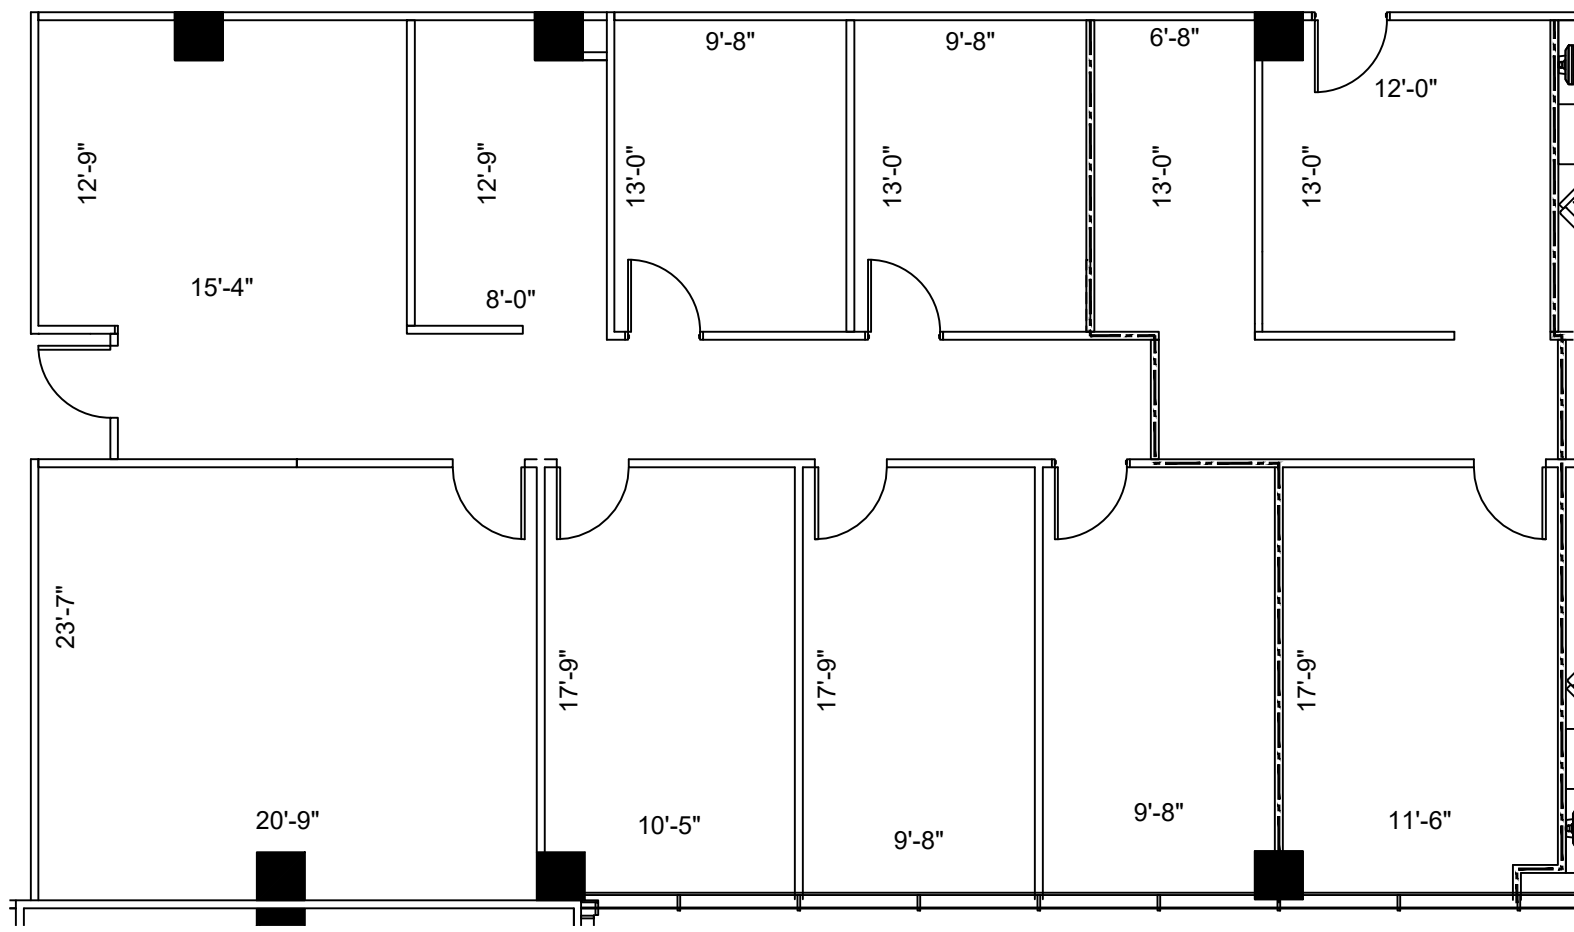

ISSUE DATES

DATE	DESCRIPTION
04-06-2023	ISSUE FOR REVIEW

400 NORTH BELT
400 NORTH SAM HOUSTON PKWY EAST
HOUSTON, TX 77060
SUITE 440

SHEET TITLE
EXISTING FLOOR PLAN

SHEET NUMBER
EX-1

1 SUITE 440
2,986 NRA
FLOOR PLAN
SCALE: 1/8"=1'-0"

FLOOR PLANS MAY NOT BE TO SCALE AND MAY NOT REFLECT EXISTING CONDITIONS AND SHALL NOT BE RELIED UPON AS SUCH THESE DRAWINGS ARE DESIGN INTENT AND ARE AN EXHIBIT TO THE LEASE