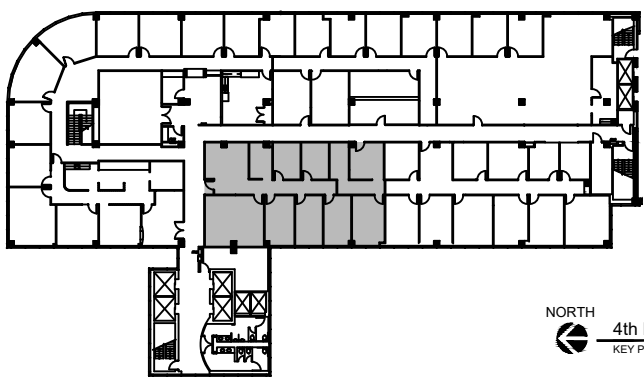

ISSUE DATES

DATE	DESCRIPTION
04-06-2023	ISSUE FOR REVIEW

400 NORTH BELT
400 NORTH SAM HOUSTON PKWY EAST
HOUSTON, TX 77060
SUITE 440

SHEET TITLE
EXISTING FLOOR PLAN

SHEET NUMBER
EX-1

1 SUITE 440
2,986 NRA
FLOOR PLAN
SCALE: 1/8"=1'-0"

FLOOR PLANS MAY NOT BE TO SCALE AND MAY NOT REFLECT EXISTING CONDITIONS AND SHALL NOT BE RELIED UPON AS SUCH THESE DRAWINGS ARE DESIGN INTENT AND ARE AN EXHIBIT TO THE LEASE