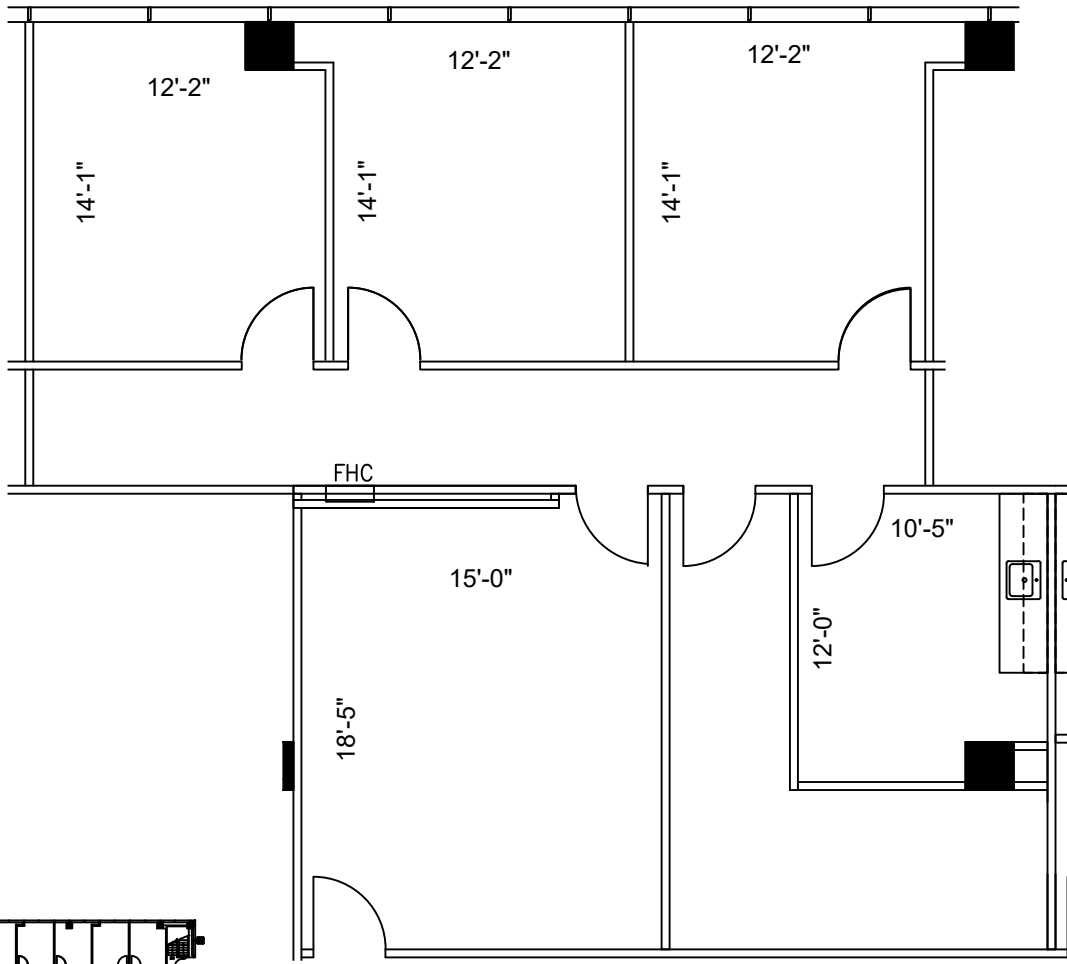

LEGEND	
EXISTING WALLS	---
NEW WALLS	---
EXISTING DOOR	---
NEW DOOR	---
EXISTING LOW DEMO	---
NEW LOW DEMO	---
NEW RELOCATED DOOR	N/R

ISSUE DATES	
04-06-2023	ISSUE FOR REVIEW

400 NORTH BELT
400 NORTH SAM HOUSTON PKWY EAST
HOUSTON, TX 77060
SUITE 520

SHEET TITLE
EXISTING FLOOR PLAN

SHEET NUMBER
EX-1

SUITE 520
1,559 NRA

1 FLOOR PLAN
SCALE: 1/8"=1'-0"

FLOOR PLANS MAY NOT BE TO SCALE AND MAY NOT REFLECT EXISTING CONDITIONS AND SHALL NOT BE RELIED UPON AS SUCH THESE DRAWINGS ARE DESIGN INTENT AND ARE AN EXHIBIT TO THE LEASE