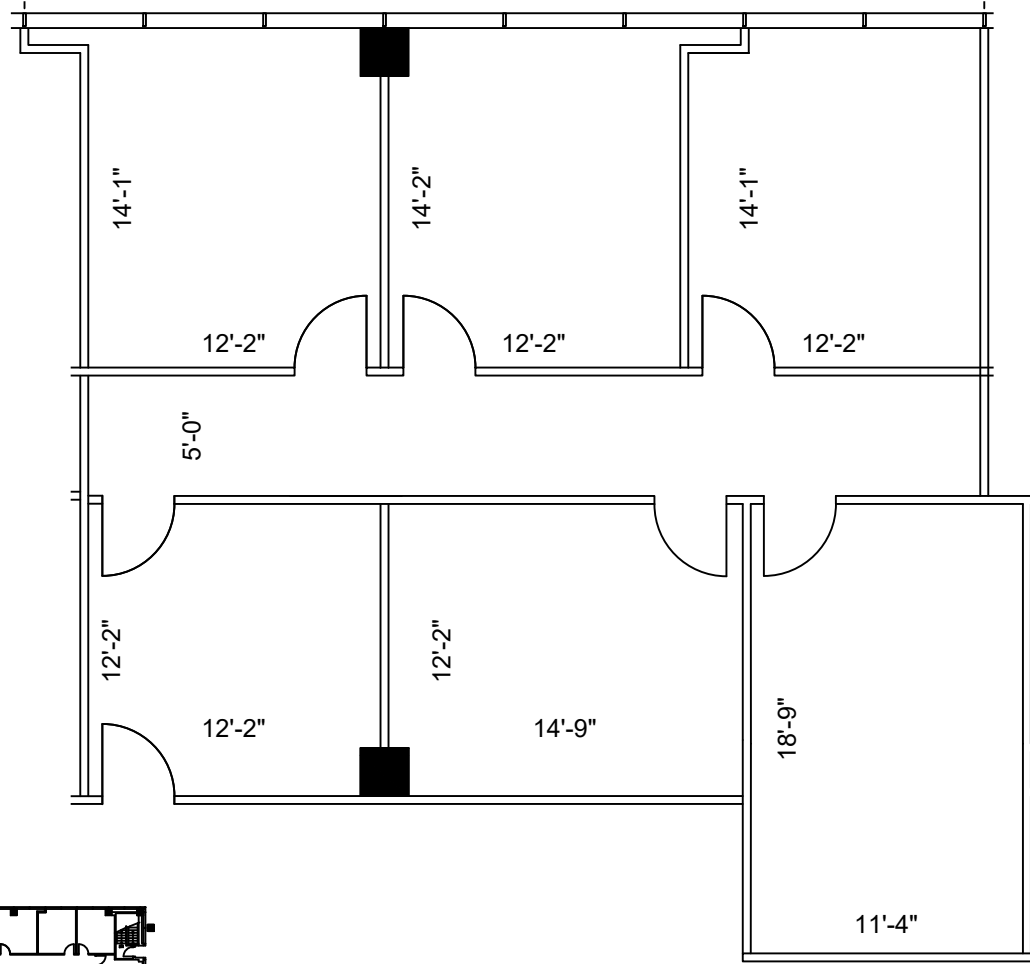

LEGEND			
EXISTING	NEW	LOW	DEMO
WALLS			
NEW/RELOCATED DOOR			

ISSUE DATES	
DATE	DESCRIPTION
04-06-2023	ISSUE FOR REVIEW

400 NORTH BELT
400 NORTH SAM HOUSTON PKWY EAST
HOUSTON, TX 77060
SUITE 540

SHEET TITLE
EXISTING PLAN

SHEET NUMBER
EX-1

NORTH
5th FLOOR
KEY PLAN

1 SUITE 540
1,532 NRA
SCALE: 1/8"=1'-0"

FLOOR PLANS MAY NOT BE TO SCALE AND MAY NOT REFLECT EXISTING CONDITIONS AND SHALL NOT BE RELIED UPON AS SUCH THESE DRAWINGS ARE DESIGN INTENT AND ARE AN EXHIBIT TO THE LEASE