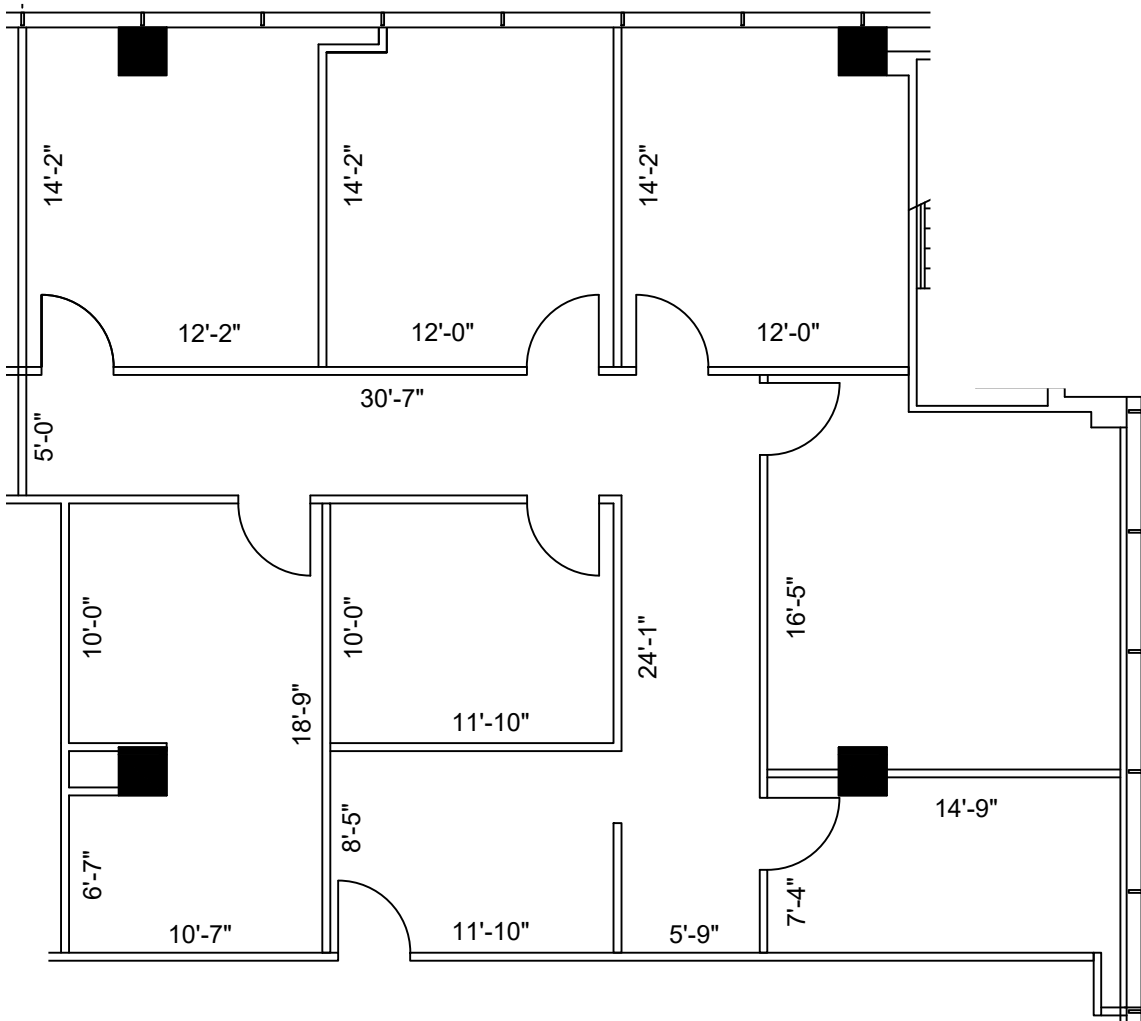

ISSUE DATES	
04-06-2023	ISSUE FOR REVIEW

400 NORTH BELT
400 NORTH SAM HOUSTON PKWY EAST
HOUSTON, TX 77060
SUITE 550

PROJECT:	400 NORTH BELT
PLOTT SCALE:	1/8" = 1'-0"
CHECKED BY:	WM
FILE NAME:	400 NORTH BELT
SHEET TITLE:	EXISTING FLOOR PLAN

SHEET NUMBER
EX-1

NORTH
5th FLOOR
KEY PLAN

1 SUITE 550
1,881 NRA
SCALE: 1/8"=1'-0"

FLOOR PLANS MAY NOT BE TO SCALE AND MAY NOT REFLECT EXISTING CONDITIONS AND SHALL NOT BE RELIED UPON AS SUCH THESE DRAWINGS ARE DESIGN INTENT AND ARE AN EXHIBIT TO THE LEASE