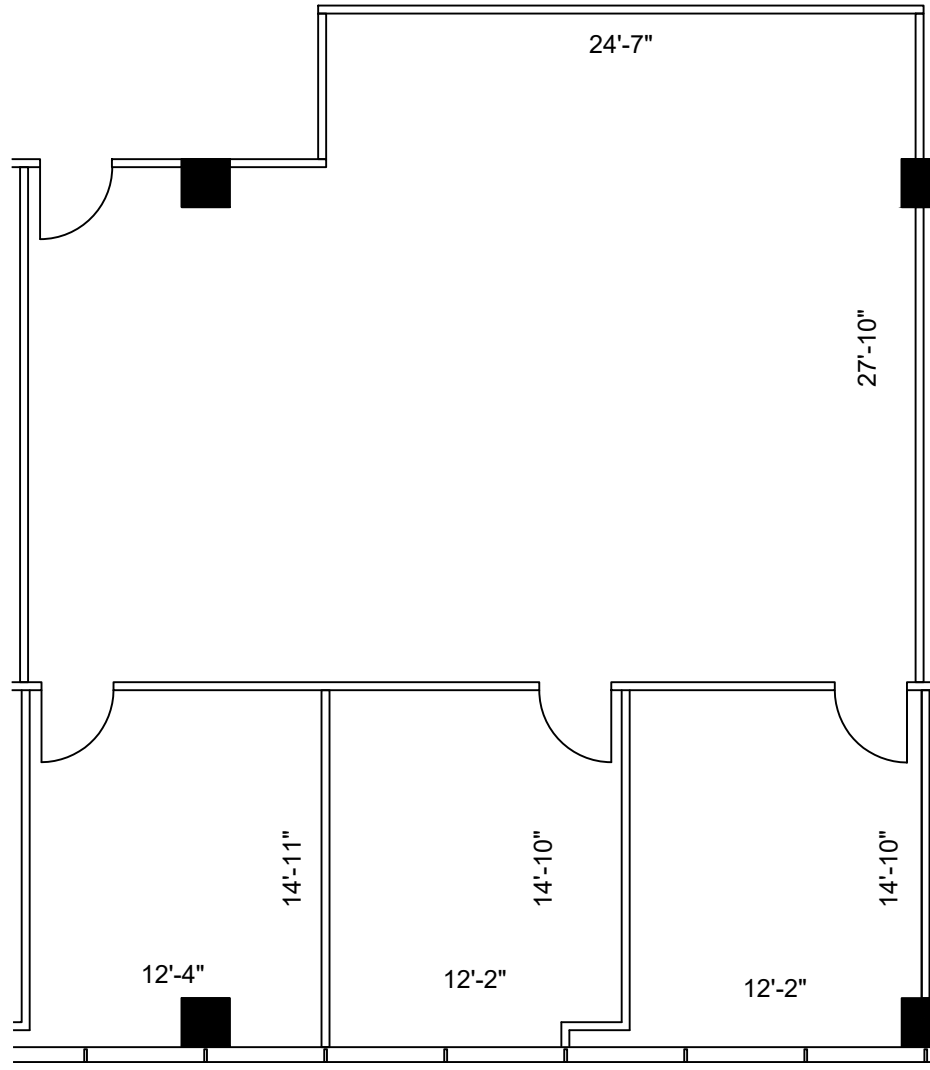

LEGEND			
EXISTING WALLS	NEW WALLS	NEW RELOCATED DOOR	LOW DEMO

ISSUE DATES	
04-06-2023	ISSUE FOR REVIEW

400 NORTH BELT
400 NORTH SAM HOUSTON PKWY EAST
HOUSTON, TX 77060
SUITE 580

SHEET TITLE
EXISTING FLOOR PLAN

SHEET NUMBER
EX-1

NORTH
5th FLOOR
KEY PLAN

1 FLOOR PLAN
SCALE: 1/8"=1'-0"

FLOOR PLANS MAY NOT BE TO SCALE AND MAY NOT REFLECT EXISTING CONDITIONS AND SHALL NOT BE RELIED UPON AS SUCH THESE DRAWINGS ARE DESIGN INTENT AND ARE AN EXHIBIT TO THE LEASE