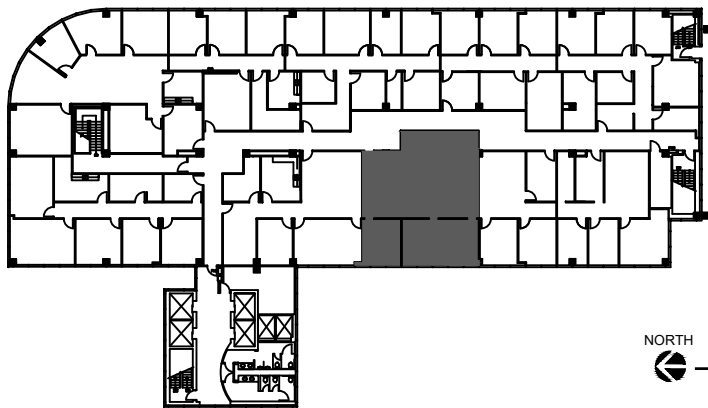

LEGEND

EXISTING WALLS	NEW WALLS	NEW RELOCATED DOOR	LOW DEMO	DEMOS

ISSUE DATES

1	09-17-2021	ISSUE
		REVIEW

400 NORTH BELT
400 NORTH SAM HOUSTON PKWY EAST
HOUSTON, TX 77060
SUITE 580

SHEET TITLE
EXISTING FLOOR PLAN

SHEET NUMBER
EX-1

NORTH

5th FLOOR
KEY PLAN

1 FLOOR PLAN
SCALE: 1/8"=1'-0"