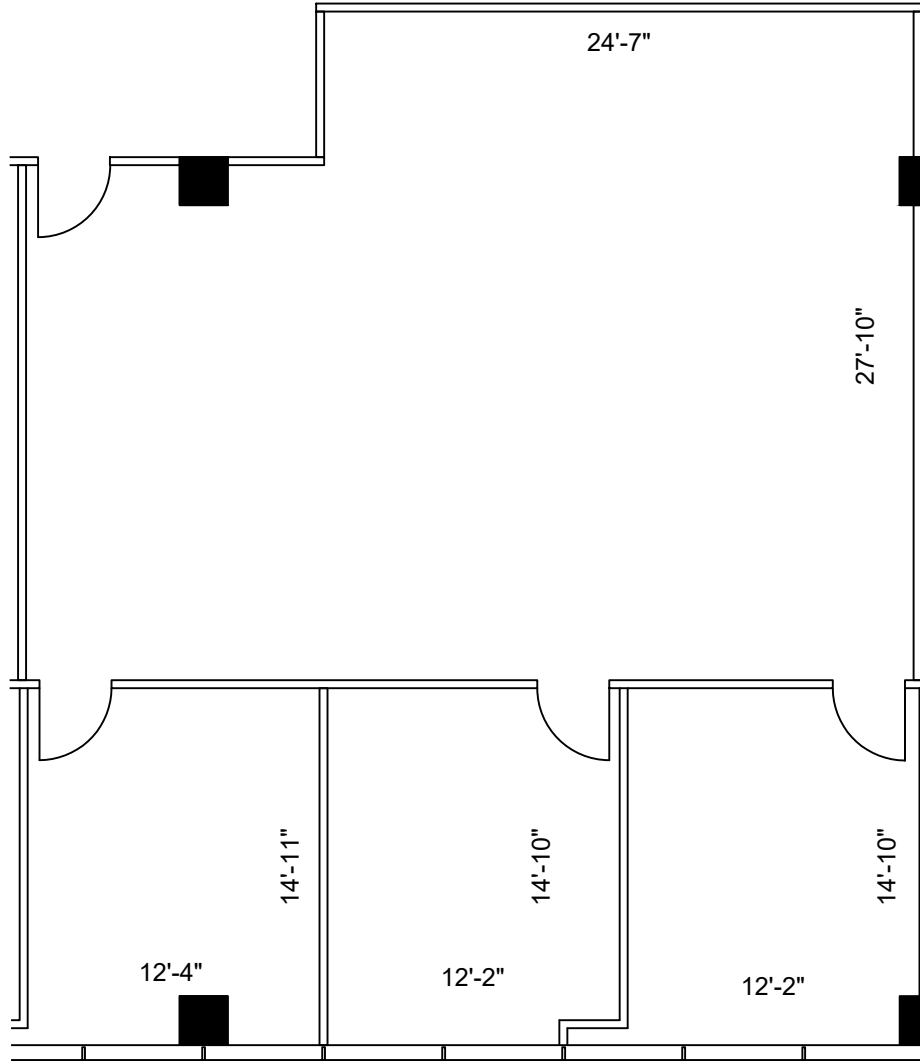

LEGEND

EXISTING WALLS	NEW WALLS	NEW RELOCATED DOOR	LOW DEMO	DEMOS

ISSUE DATES

1	09-17-2021	ISSUE
		REVIEW

400 NORTH BELT
400 NORTH SAM HOUSTON PKWY EAST
HOUSTON, TX 77060
SUITE 580

SHEET TITLE
EXISTING FLOOR PLAN

SHEET NUMBER
EX-1

NORTH

5th FLOOR
KEY PLAN

1 FLOOR PLAN
SCALE: 1/8"=1'-0"