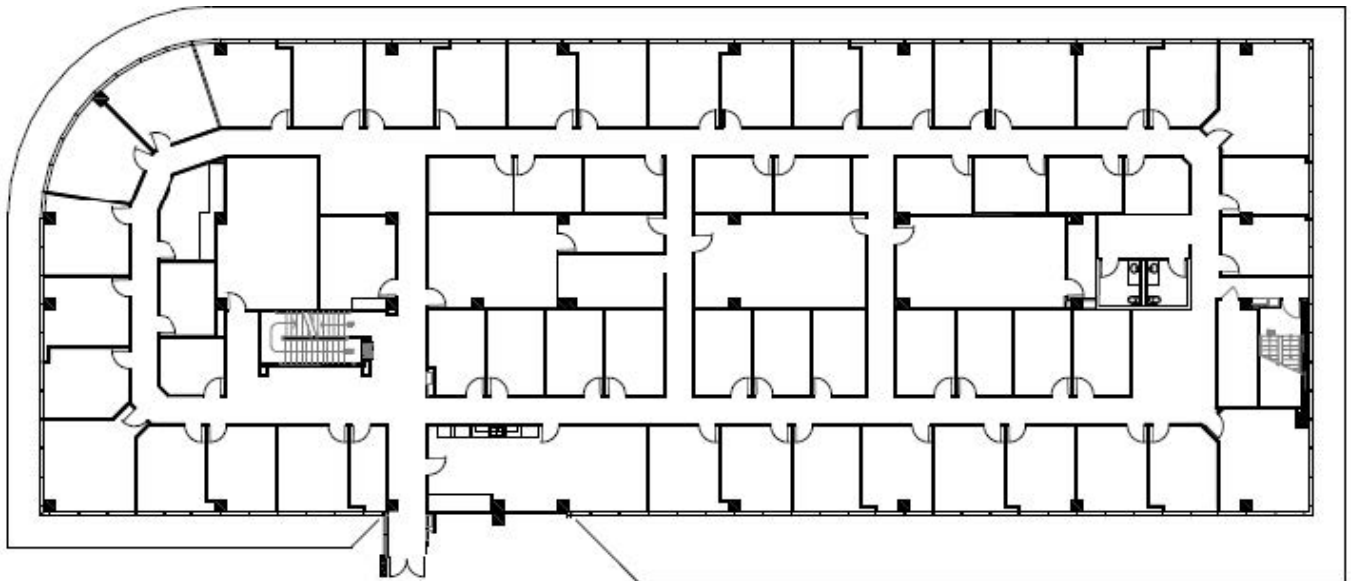

HARTMAN

400 North Belt

400 N. Sam Houston Parkway E.

Suite 800

Approximately 19,675 Rentable Square Feet

SPACE AVAILABLE

For more lease information contact us:

713-467-2222