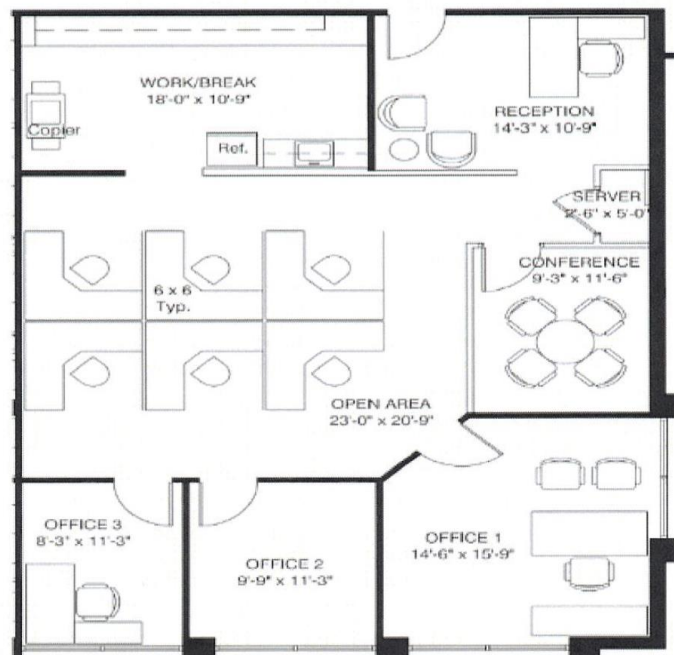

Commerce Plaza Hillcrest

12800 Hillcrest Road, Dallas, TX

Suite A200

Approximately 1627 Rentable Square Feet

SPACE AVAILABLE

For more lease information contact us:

972-788-4988

www.hi-reit.com