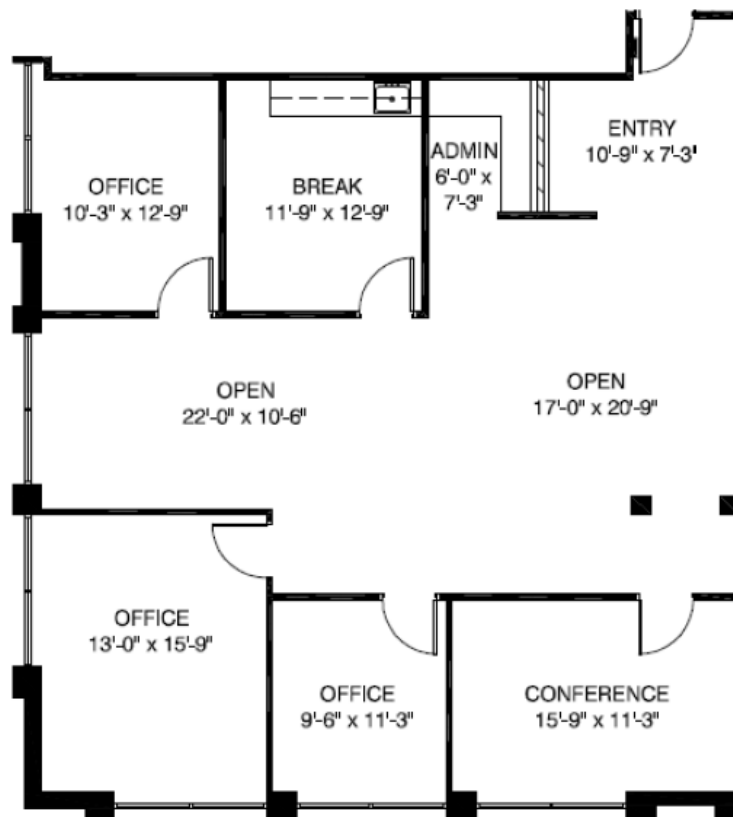

Commerce Plaza Hillcrest
12850 Hillcrest Road, Dallas, TX

Suite A-207

Approximately 1,914 Rentable Square Feet

SPACE AVAILABLE

For more lease information contact us:

972-788-4988

www.hi-reit.com