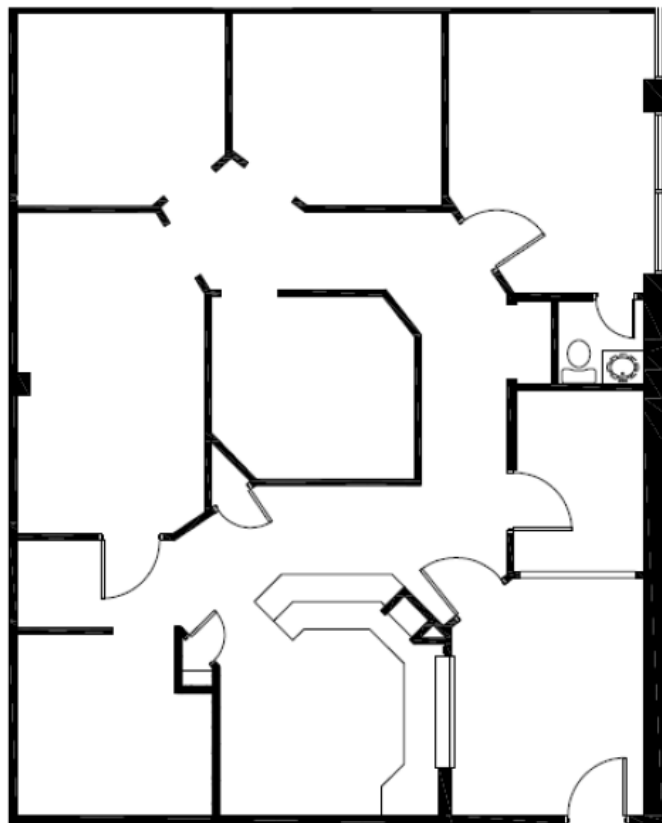

Commerce Plaza Hillcrest
12850 Hillcrest Road, Dallas, TX

Suite C202

Approximately 1,627 Rentable Square Feet

SPACE AVAILABLE

For more lease information contact us:

972-788-4988

www.hi-reit.com