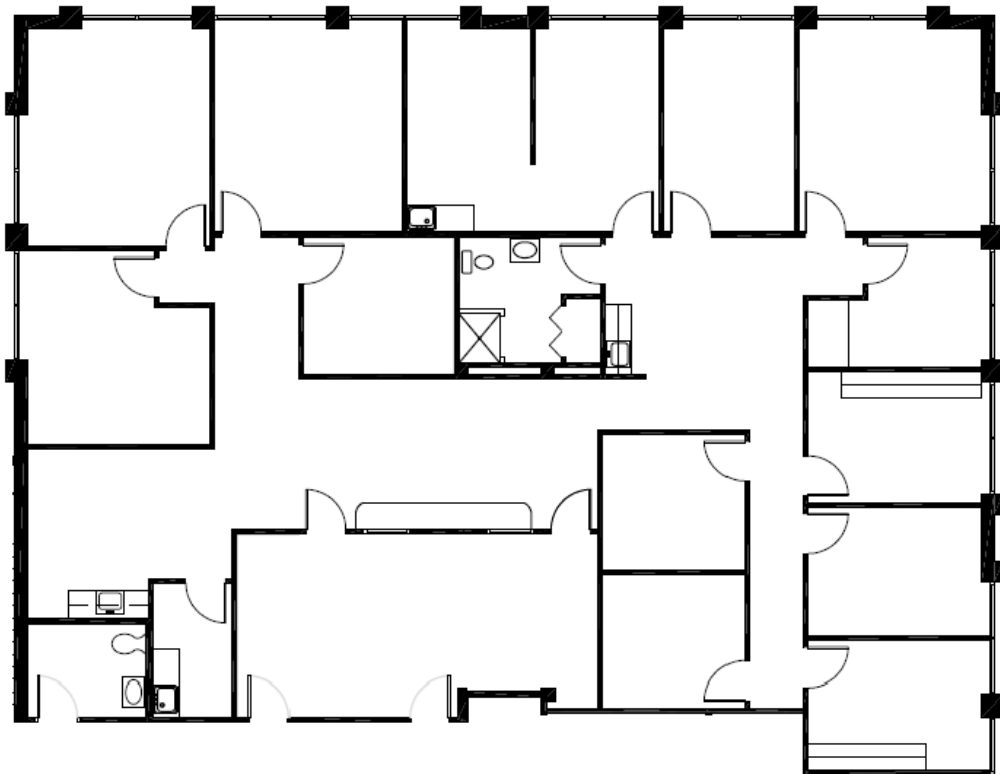

## **Suite J210**

**Approximately 4,326 Rentable Square Feet**