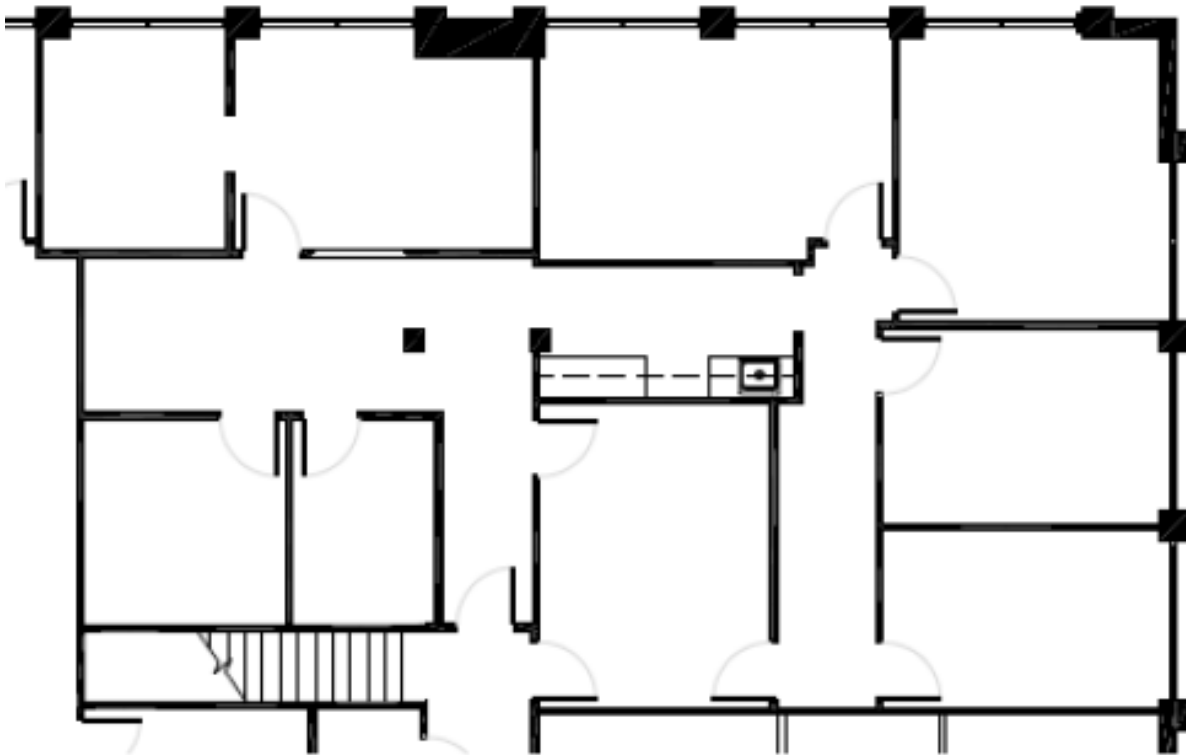

Commerce Plaza Hillcrest
12850 Hillcrest Road, Dallas, TX

Suite J235

Approximately 2,291 Rentable Square Feet

SPACE AVAILABLE

For more lease information contact us:

972-788-4988

www.hi-reit.com