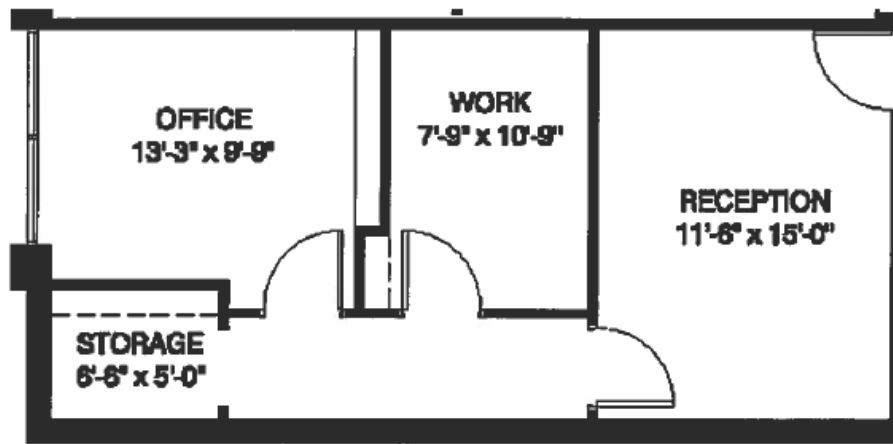

Commerce Plaza Hillcrest
12890 Hillcrest Road, Dallas, TX

Suite K101

Approximately 568 Rentable Square Feet

NOTE: ROOM SIZES ARE
ROUNDED TO NEAREST
DIMENSION

SPACE AVAILABLE

For more lease information contact us: