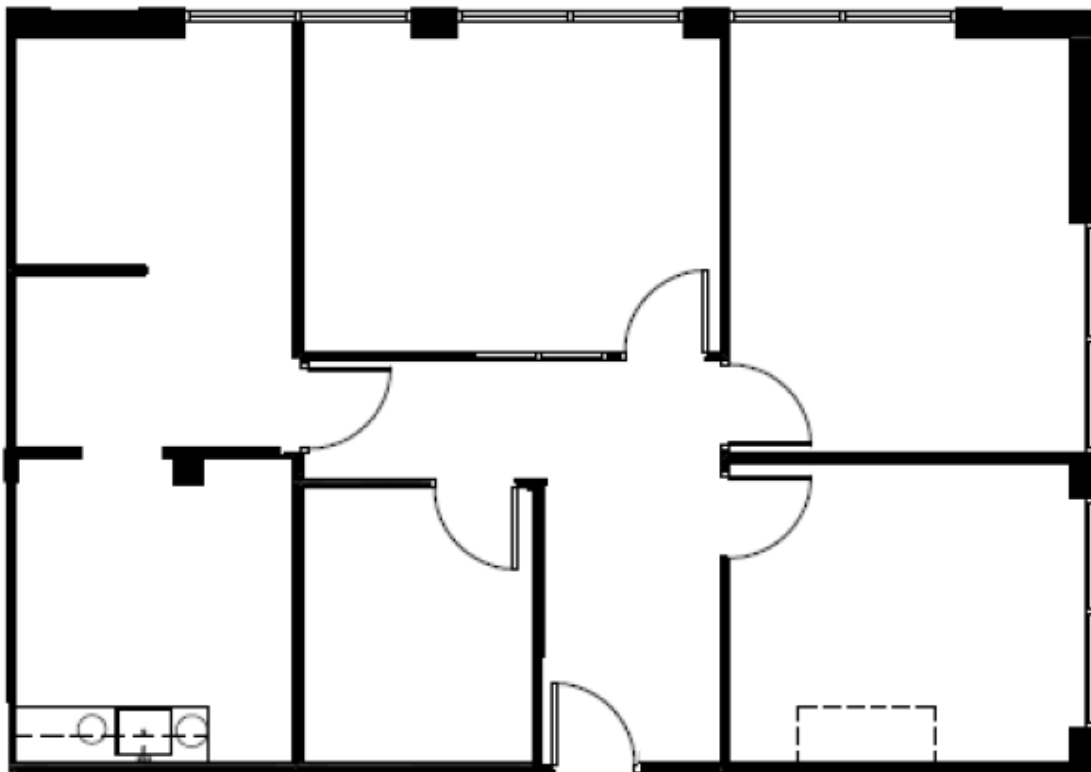

Commerce Plaza Hillcrest
12850 Hillcrest Road, Dallas, TX

Suite K109

Approximately 1,216 Rentable Square Feet

SPACE AVAILABLE

For more lease information contact us:

972-788-4988

www.hi-reit.com