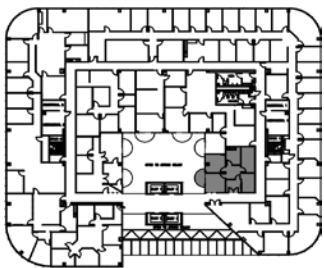

Ashford Crossing II

1880 South Dairy Ashford

Suite 570

Approximately 1065 Rentable Square Feet

SPACE AVAILABLE

For more lease information contact us:

713-467-2222

www.hi-reit.com