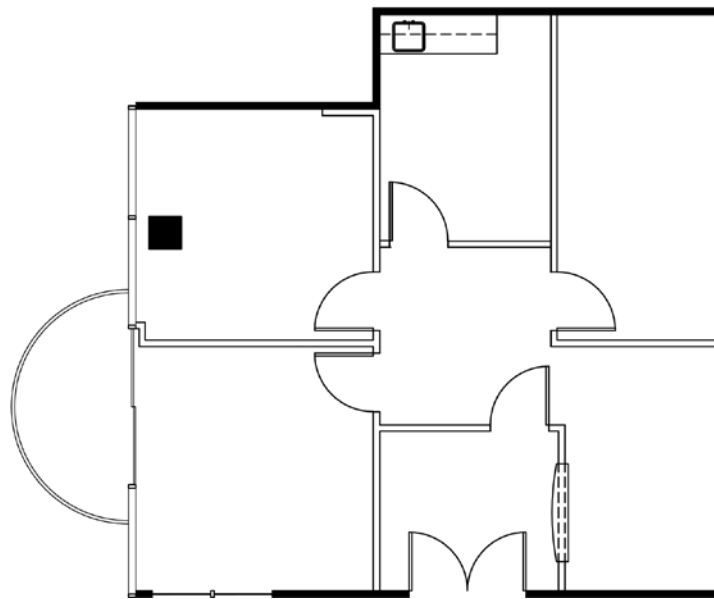

Ashford Crossing II

1880 South Dairy Ashford

Suite 570

Approximately 1065 Rentable Square Feet

SPACE AVAILABLE

For more lease information contact us:

713-467-2222

www.hi-reit.com