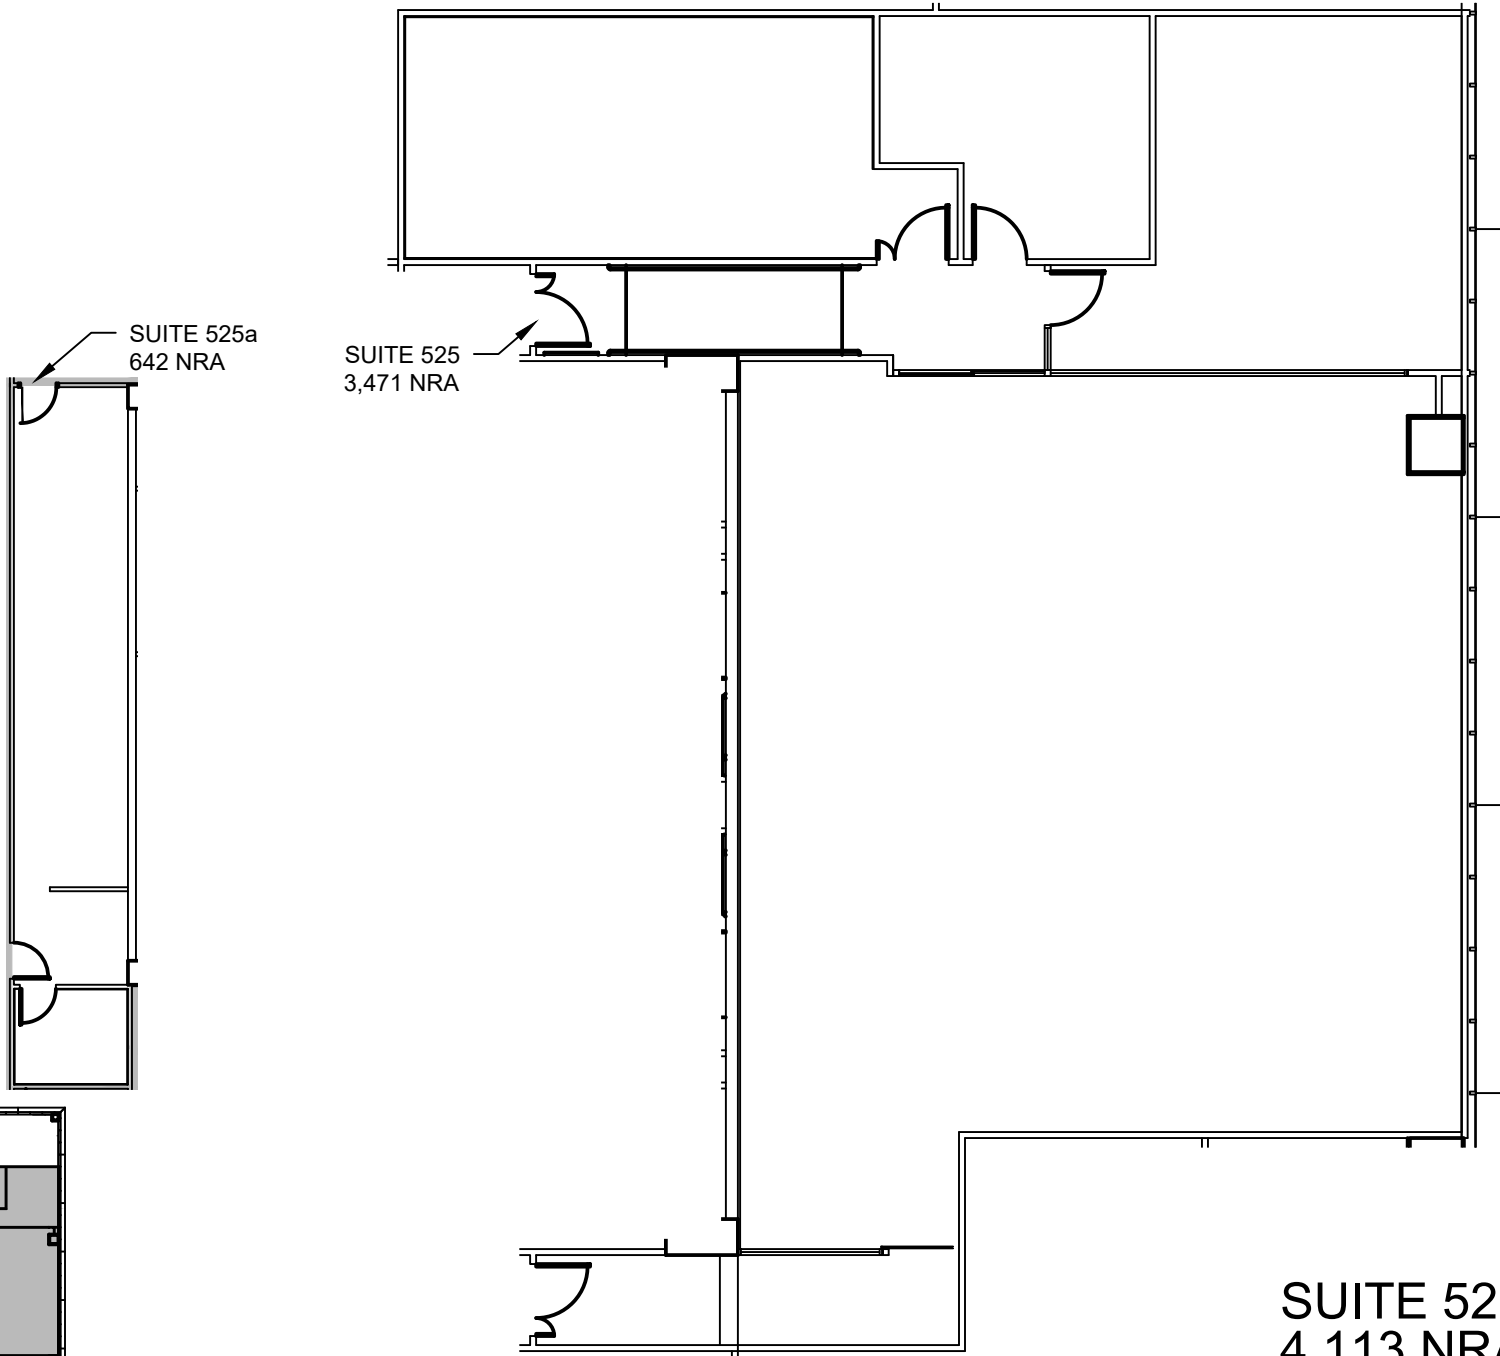

LEGEND			
EXISTING	NEW	LOW	DEMO
WALLS			
NEW/RELOCATED DOOR			

ISSUE DATES

DATE	ISSUE
04-11-2023	ISSUE FOR REVIEW

ONE TECHNOLOGY CENTER
7411 JOHN SMITH DRIVE
SAN ANTONIO, TX 78229
SUITE 525

SHEET TITLE
EXISTING PLAN

SHEET NUMBER
EX-1

5th FLOOR
KEY PLAN

1 FLOOR PLAN
SCALE: 1/16"=1'-0"

FLOOR PLANS MAY NOT BE TO SCALE AND MAY NOT REFLECT EXISTING CONDITIONS AND SHALL NOT BE RELIED UPON AS SUCH THESE DRAWINGS ARE DESIGN INTENT AND ARE AN EXHIBIT TO THE LEASE