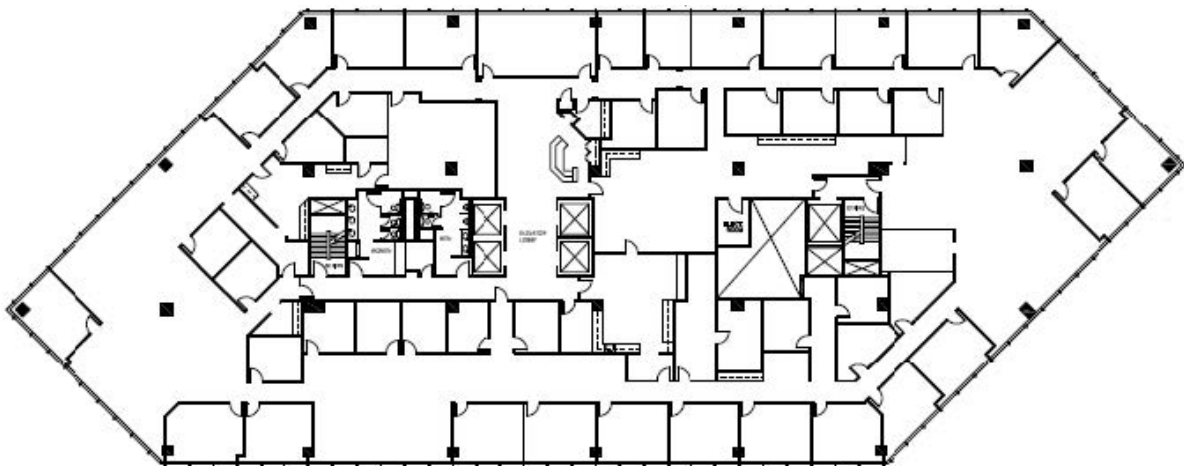

HARTMAN

Three Forest Plaza

12221 Merit Drive, Dallas, TX

14th Floor

Approximately 20,962 Rentable Square Feet

SPACE AVAILABLE

For more lease information contact us:

972-788-4988