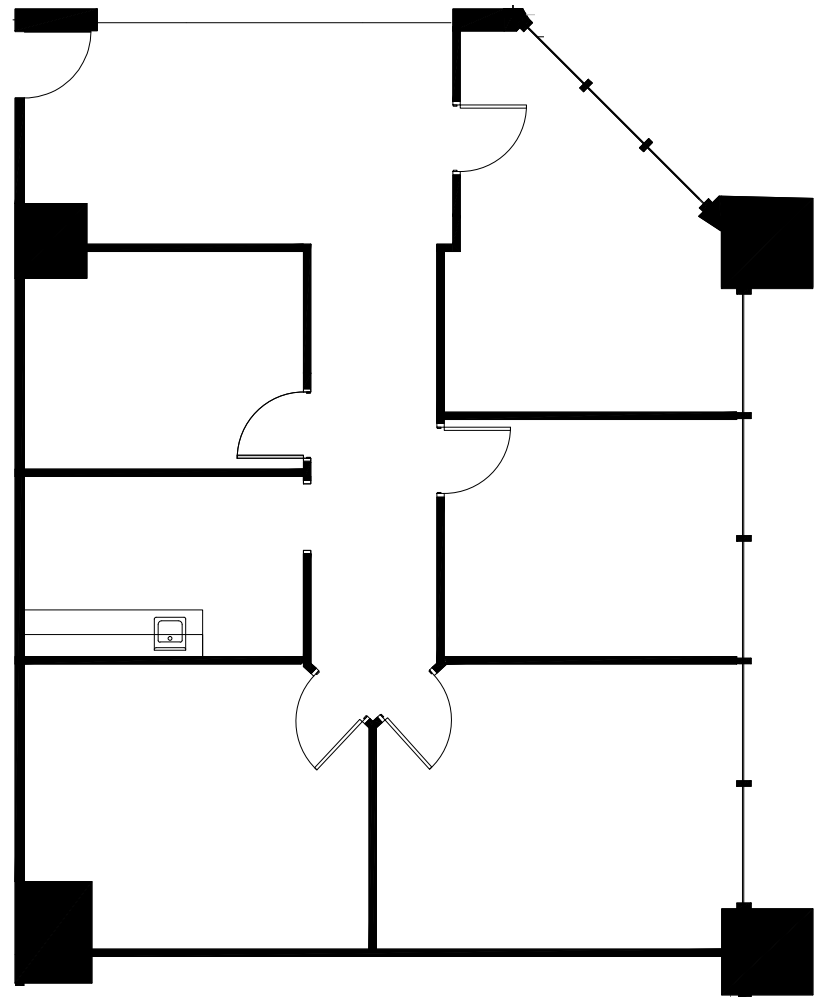

LEGEND	
EXISTING NEW	ORIG
PARTITIONS	---
NEW/RELOCATED DOOR	N

ISSUE DATES	
1	07-29-21

THREE FOREST PLAZA  
 SUITE 100  
 12221 MERIT DR, DALLAS, TX 75251

SHEET TITLE	
THREE FOREST PLAZA	100
DATE	05.27.21
CHECKED BY	AE
DRAWN BY	AE
PROJECT	THREE FOREST PLAZA

SHEET NUMBER  
**EX-1**

# SUITE 100 1,534 NRA

**1 FLOOR PLAN**  
 SCALE: 1/16"=1'-0"

**GROUND FLOOR**  
 KEY PLAN

FLOOR PLANS MAY NOT BE TO SCALE AND MAY NOT REFLECT EXISTING CONDITIONS AND SHALL NOT BE RELIED UPON AS SUCH. THESE DRAWINGS ARE DESIGN INTENT AND ARE AN EXHIBIT TO THE LEASE.