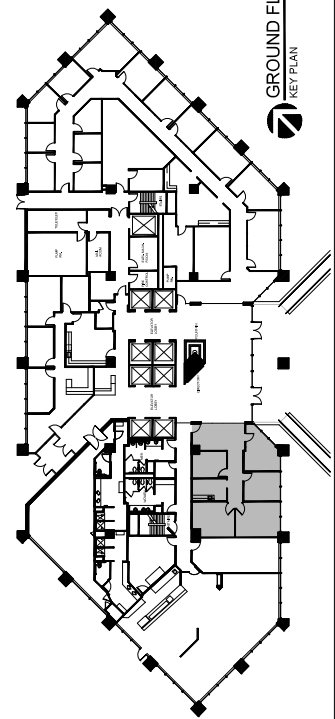

LEGEND	
EXISTING NEW	ORIG
PARTITIONS	---
NEW/RELOCATED DOOR	N

ISSUE DATES	
1	07-29-21

THREE FOREST PLAZA  
 SUITE 100  
 12221 MERIT DR, DALLAS, TX 75251

SHEET TITLE	
THREE FOREST PLAZA	100
DATE	05.27.21
CHECKED BY	AE
DRAWN BY	AE
PROJECT	THREE FOREST PLAZA

SHEET NUMBER  
**EX-1**

# SUITE 100 1,534 NRA

**1 FLOOR PLAN**  
 SCALE: 1/16"=1'-0"

**GROUND FLOOR**  
 KEY PLAN

FLOOR PLANS MAY NOT BE TO SCALE AND MAY NOT REFLECT EXISTING CONDITIONS AND SHALL NOT BE RELIED UPON AS SUCH. THESE DRAWINGS ARE DESIGN INTENT AND ARE AN EXHIBIT TO THE LEASE.