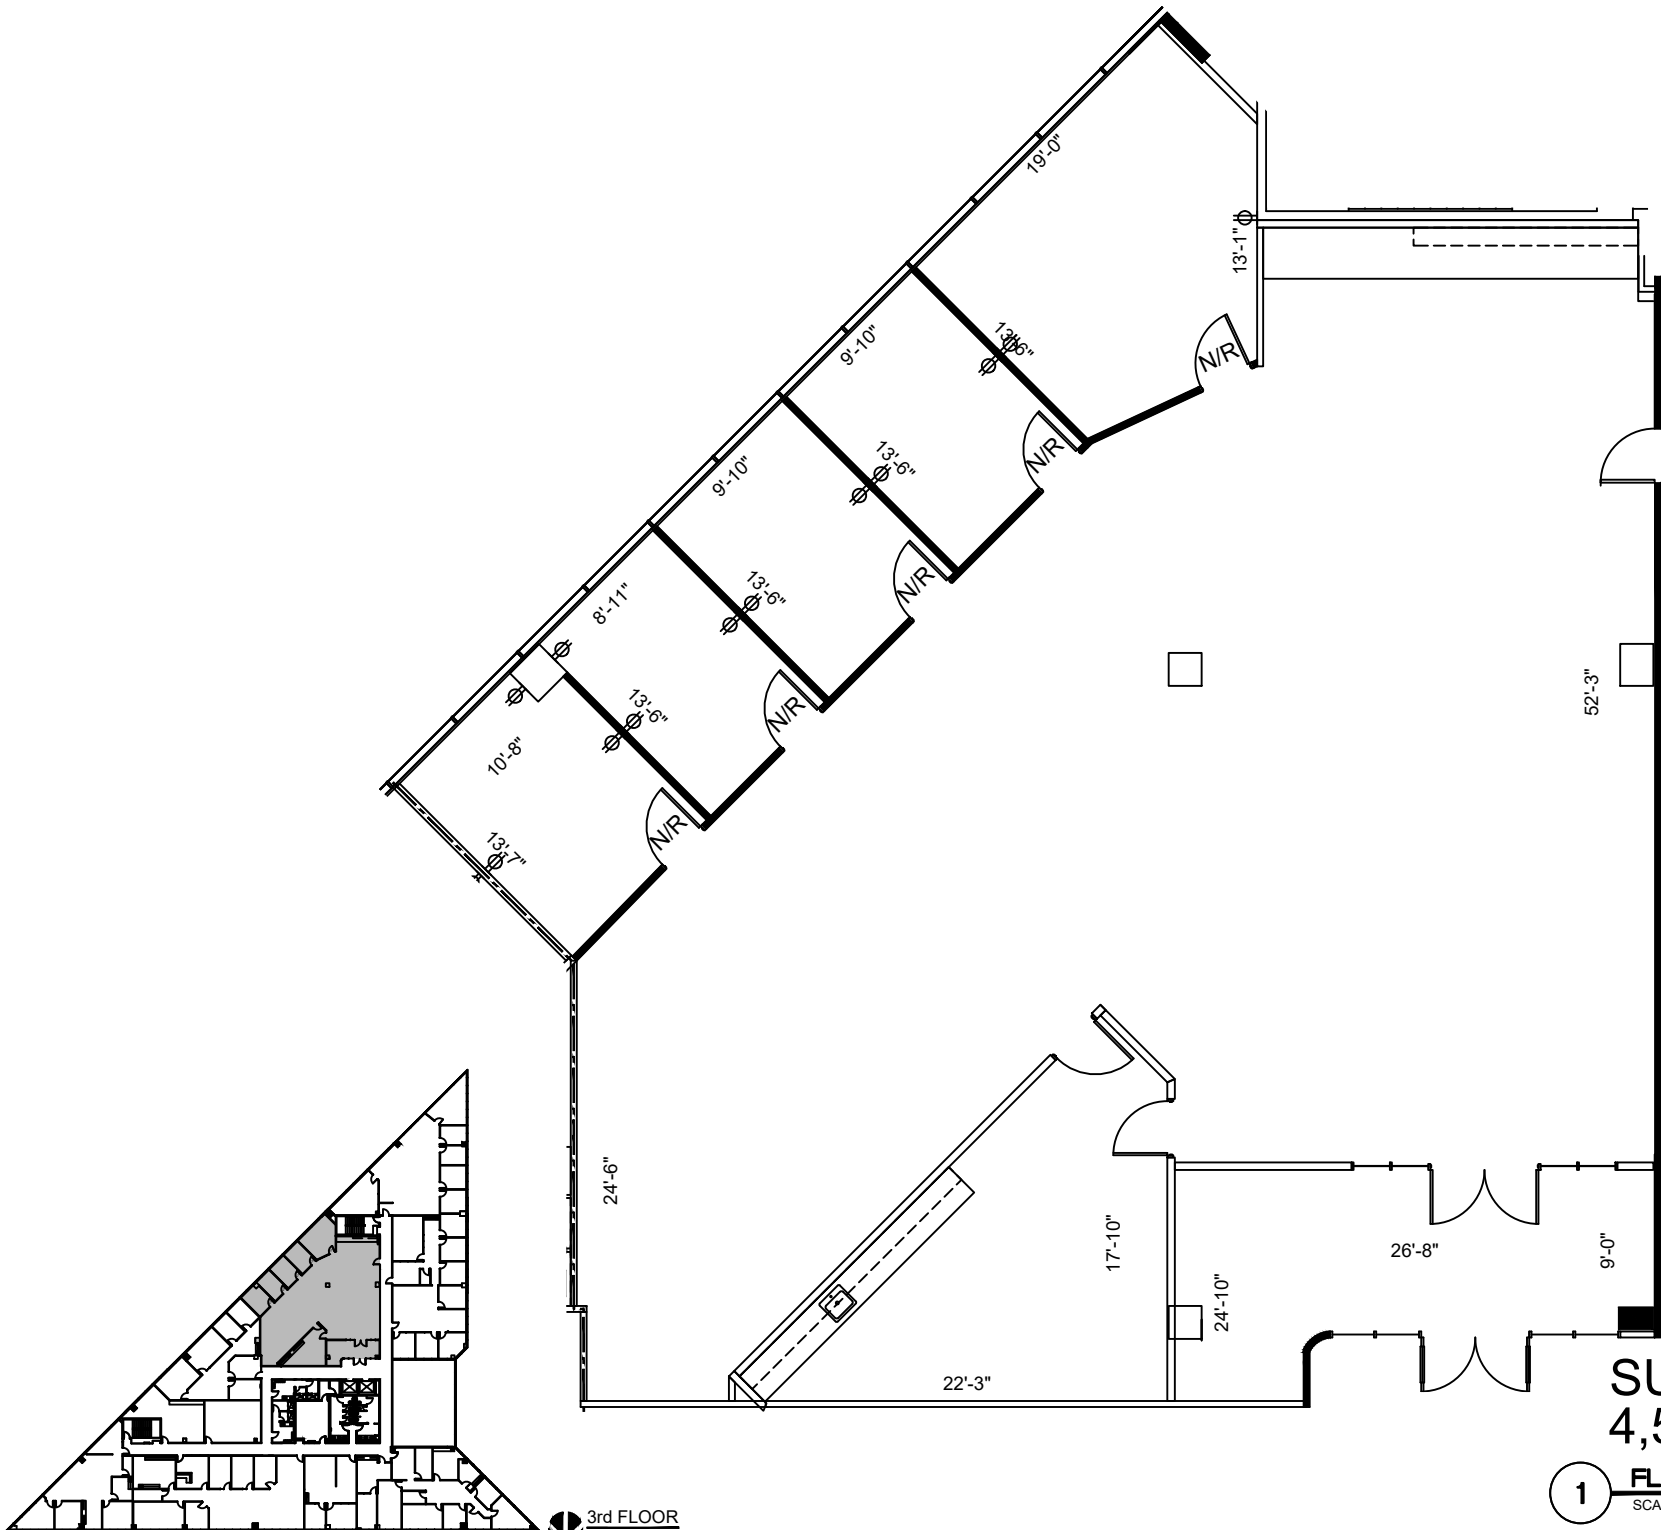

LEGEND			
EXISTING	NEW	LOW	DEMO
WALLS			
NEW/RELOCATED DOOR			

ISSUE DATES	
DATE	REVISION
06-22-2022	1

ASHFORD ON THE BAYOU
1001 S DAIRY ASHFORD RD
HOUSTON, TX 77077
SUITE 300

SHEET TITLE
EXISTING PLAN

SHEET NUMBER
EX-1

SUITE 300
4,552 NRA

1 FLOOR PLAN
SCALE: 3/32"=1'-0"

3rd FLOOR
KEY PLAN

FLOOR PLANS MAY NOT BE TO SCALE AND MAY NOT REFLECT EXISTING CONDITIONS AND SHALL NOT BE RELIED UPON AS SUCH THESE DRAWINGS ARE DESIGN INTENT AND ARE AN EXHIBIT TO THE LEASE