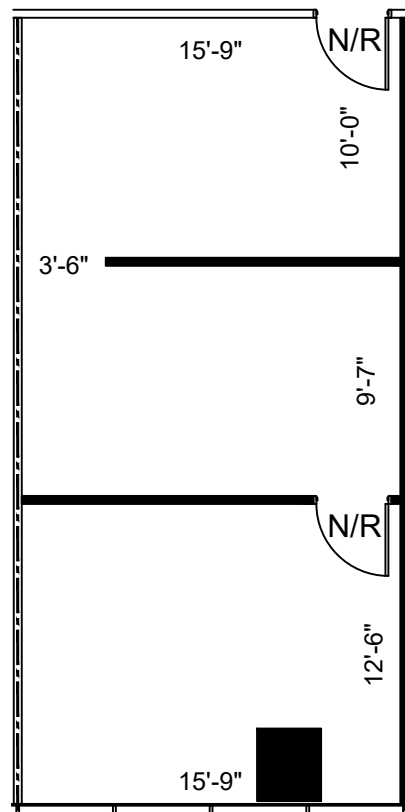

LEGEND			
EXISTING	NEW	LOW	DEMO
WALLS			
NEW/RELOCATED DOOR			
			N/R

ISSUE DATES

NO.	DATE	REVISION
1	04-20-2022	ISSUE FOR REVIEW
2	09-19-2022	ISSUE FOR REVIEW

ASHFORD ON THE BAYOU
1001 S DAIRY ASHFORD RD
HOUSTON, TX 77077
SUITE 530

SHEET TITLE
SCHEMATIC DESIGN

SHEET NUMBER
SD-1