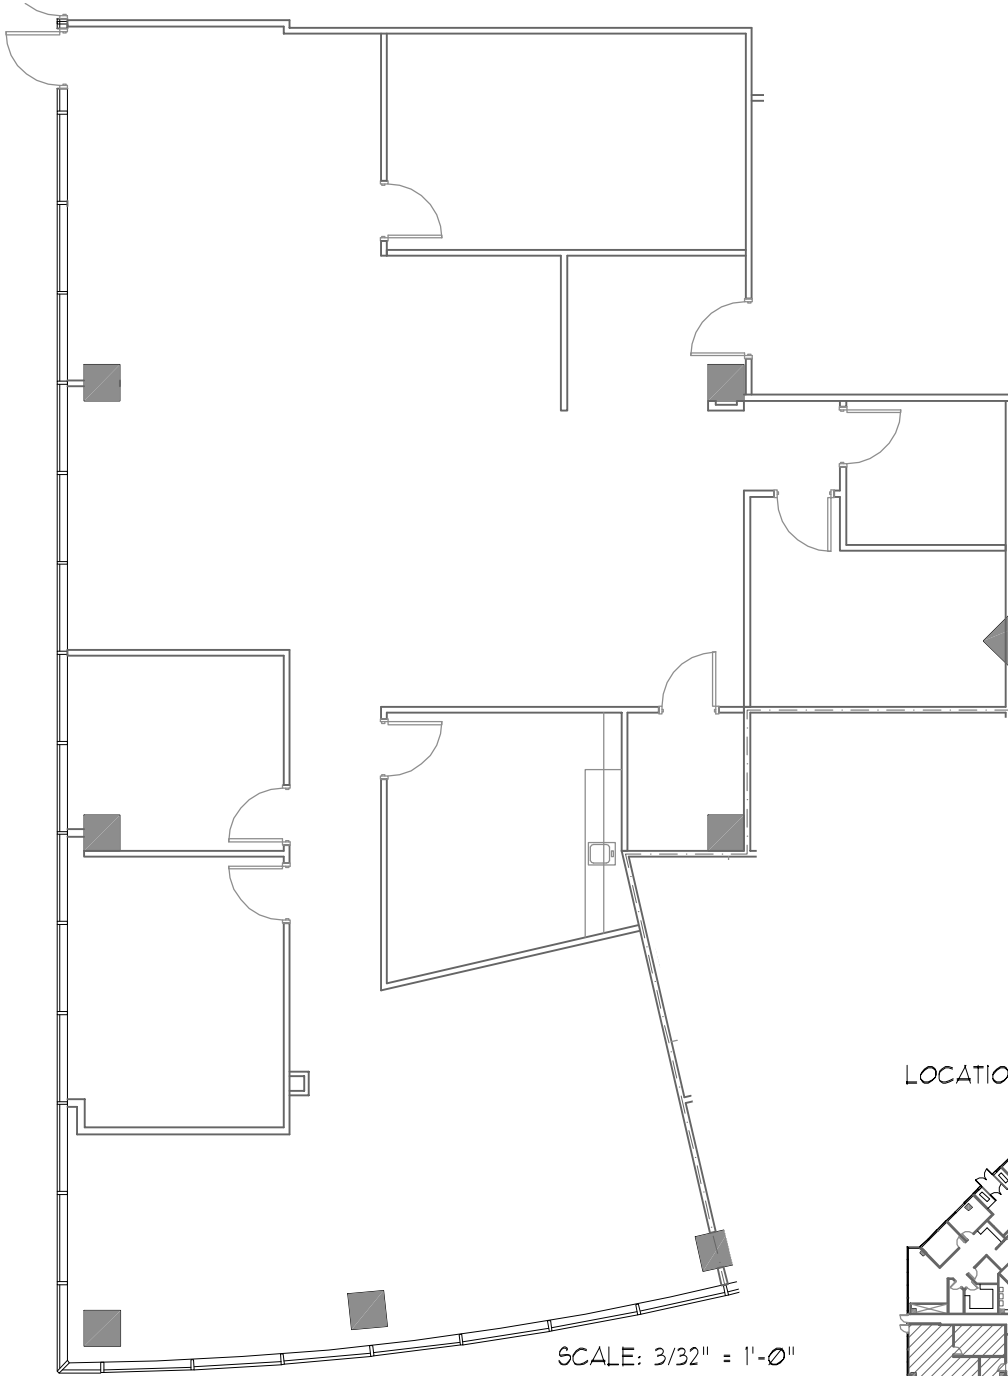

# SPECTRUM BUILDING

613 NW LOOP 410, SAN ANTONIO, TX 78216

# SUITE 140

3,404 RSF

LOCATION MAP

**HARTMAN**

(713) 467-222

WWW.HI-REIT.COM

**I N S I T E**  
*Architects*