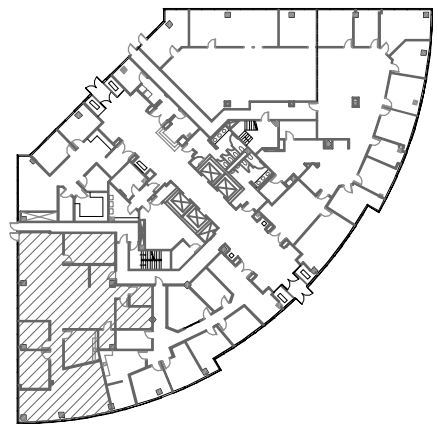

LOCATION MAP

HARTMAN

(713) 467-222

WWW.HI-REIT.COM

I N S I T E
Architects