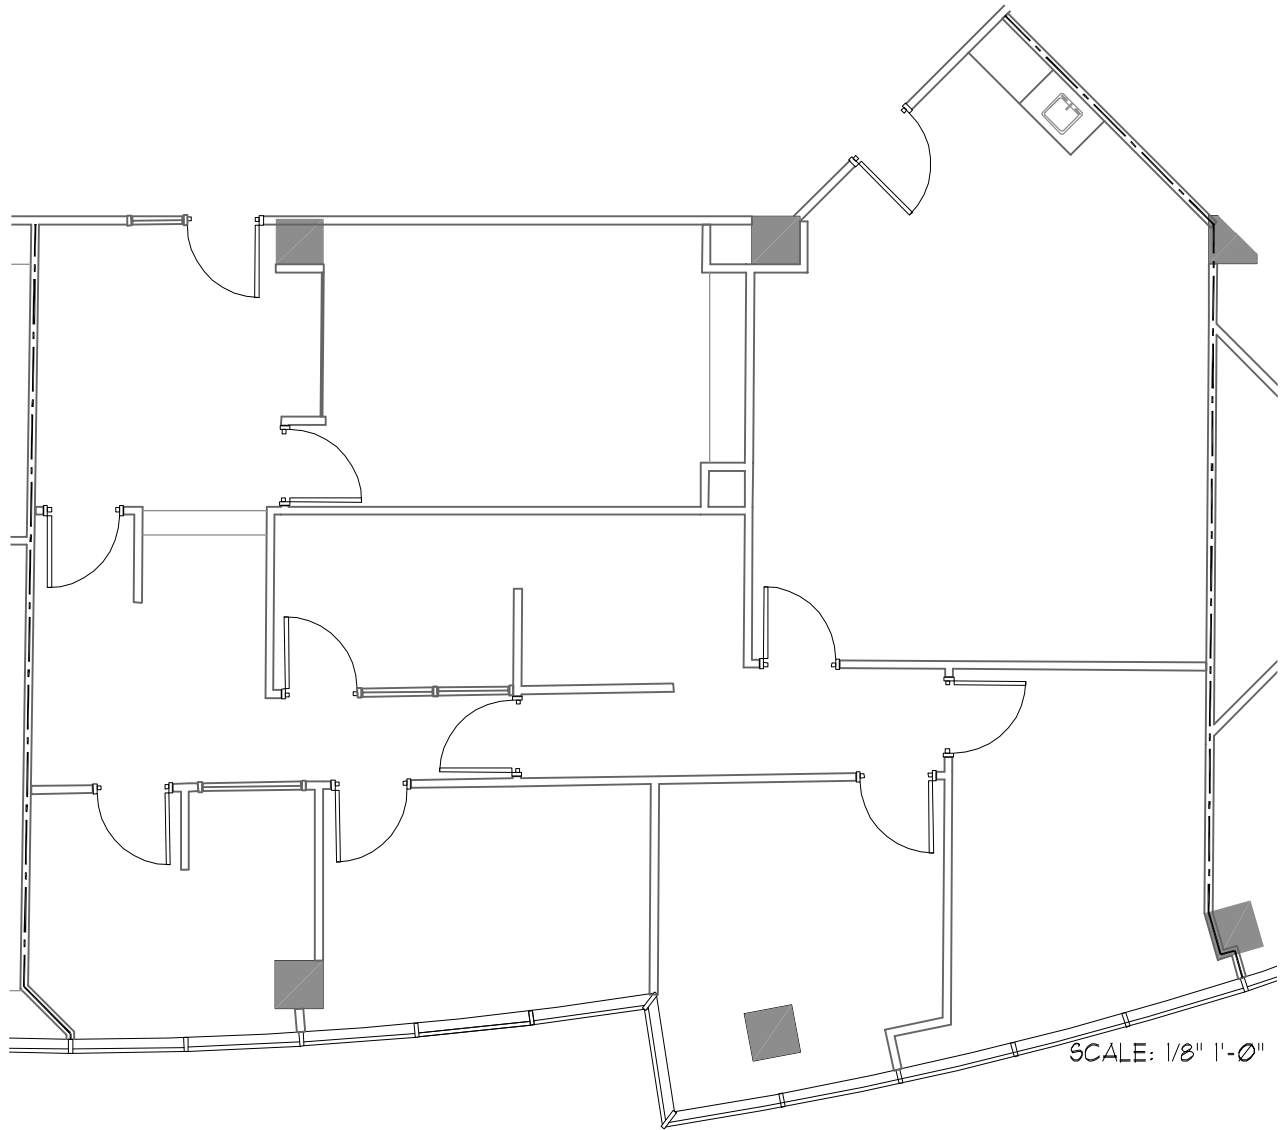

SPECTRUM BUILDING

613 NW LOOP 410, SAN ANTONIO, TX 78216

SUITE 510

2,060 RSF

LEVEL 5 LOCATION MAP

HARTMAN

(713) 467-222

WWW.HI-REIT.COM