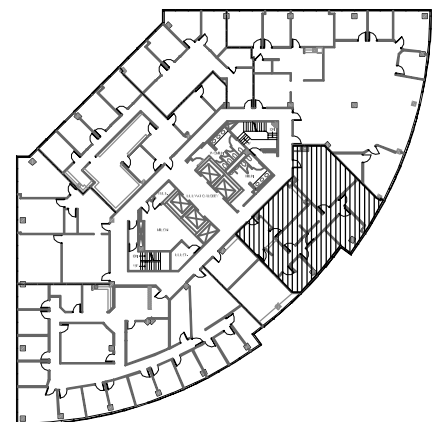

SPECTRUM BUILDING

613 NW LOOP 410, SAN ANTONIO, TX 78216

SUITE 510

2,060 RSF

LEVEL 5 LOCATION MAP

HARTMAN

(713) 467-222

WWW.HI-REIT.COM