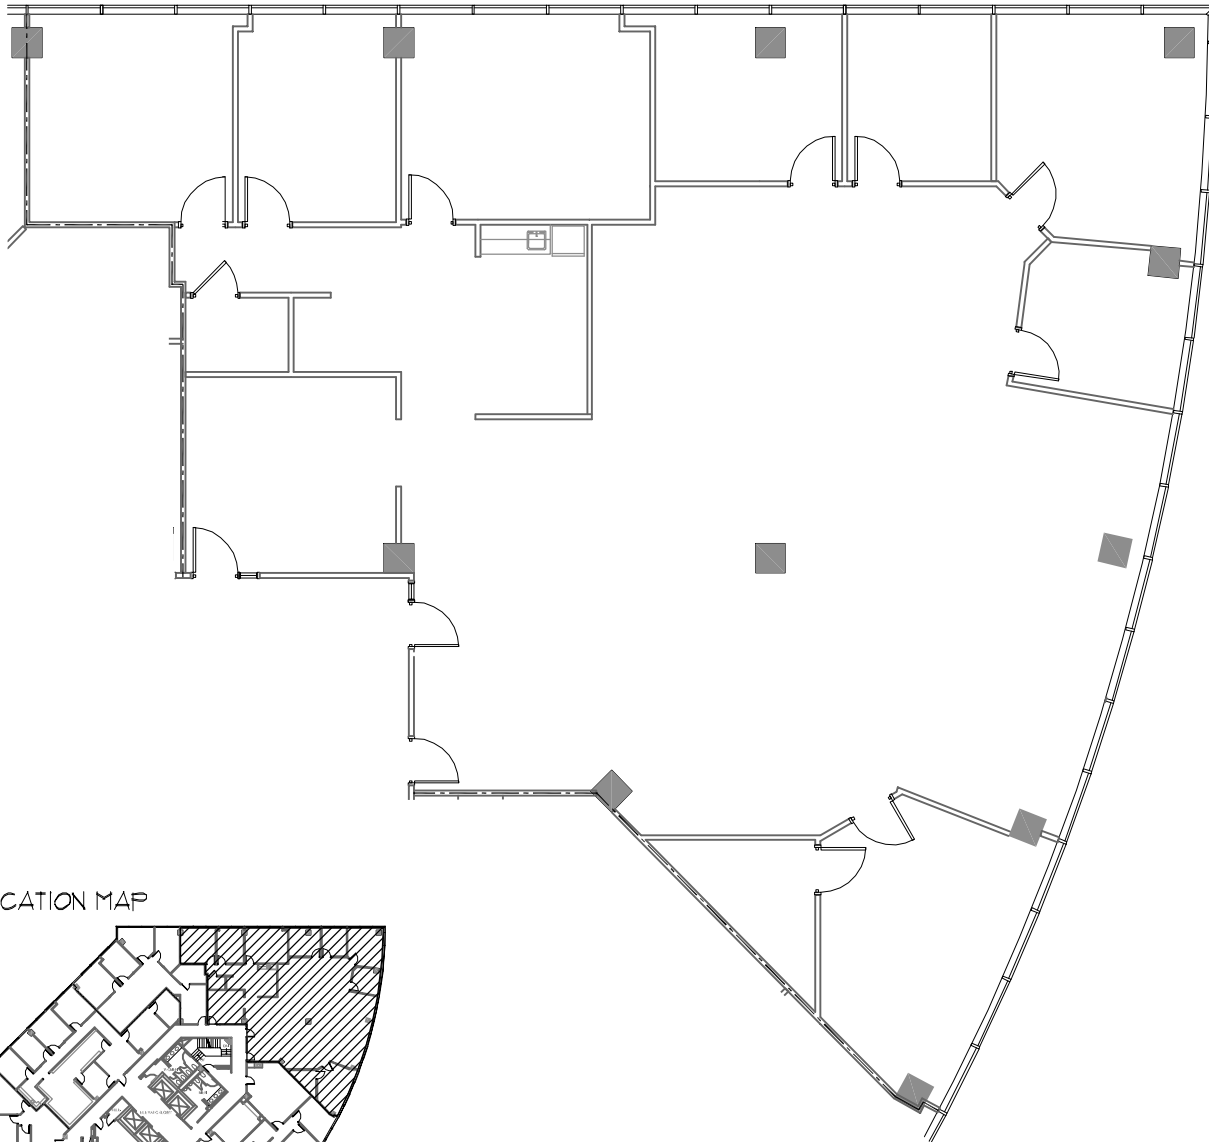

SPECTRUM BUILDING

613 NW LOOP 410, SAN ANTONIO, TX 78216

SUITE 530

4,441 RSF

LOCATION MAP

SCALE: N.T.S.

HARTMAN

(713) 467-222