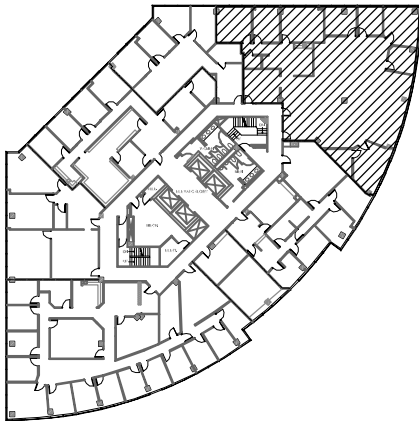

SPECTRUM BUILDING

613 NW LOOP 410, SAN ANTONIO, TX 78216

SUITE 530

4,441 RSF

LOCATION MAP

SCALE: N.T.S.

HARTMAN

(713) 467-222