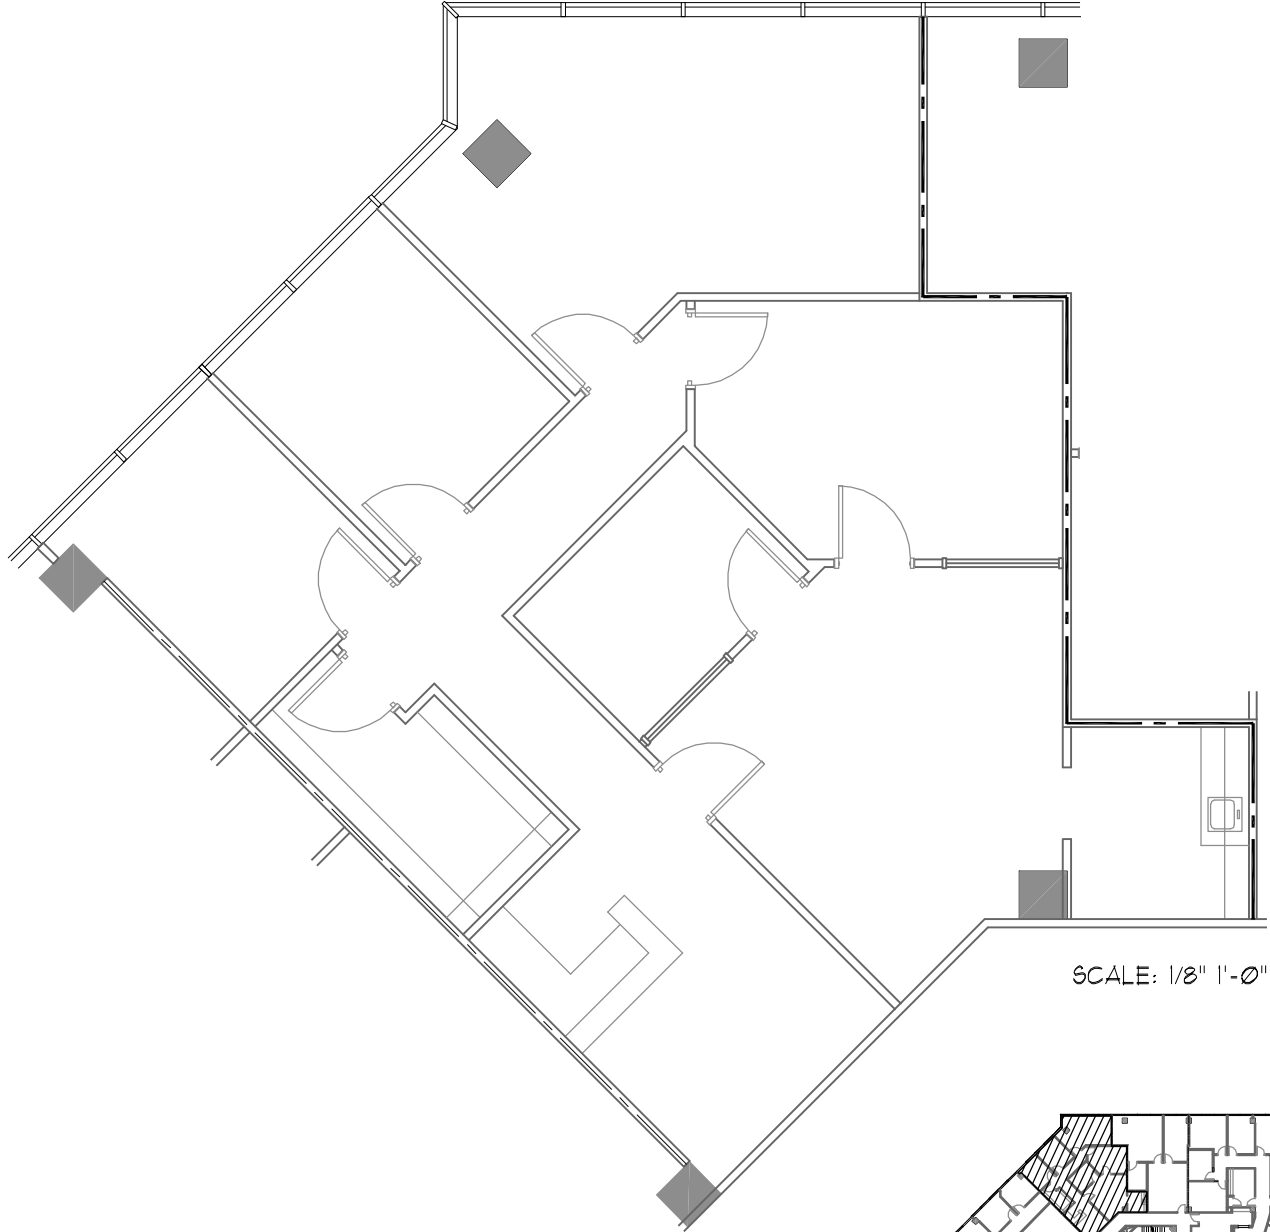

SPECTRUM BUILDING

613 NW LOOP 410, SAN ANTONIO, TX 78216

SUITE 860

1,569 RSF

SCALE: 1/8" 1'-0"

LEVEL 8 LOCATION MAP

HARTMAN

(713) 467-222