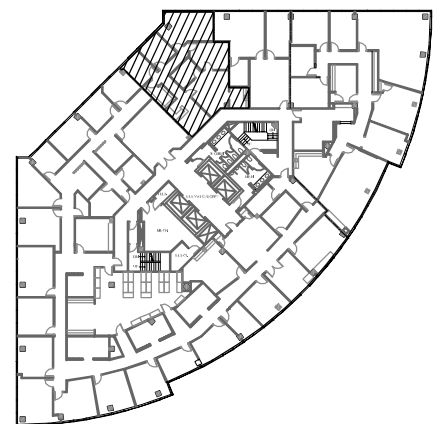

SPECTRUM BUILDING

613 NW LOOP 410, SAN ANTONIO, TX 78216

SUITE 860

1,569 RSF

SCALE: 1/8" 1'-0"

LEVEL 8 LOCATION MAP

HARTMAN

(713) 467-222